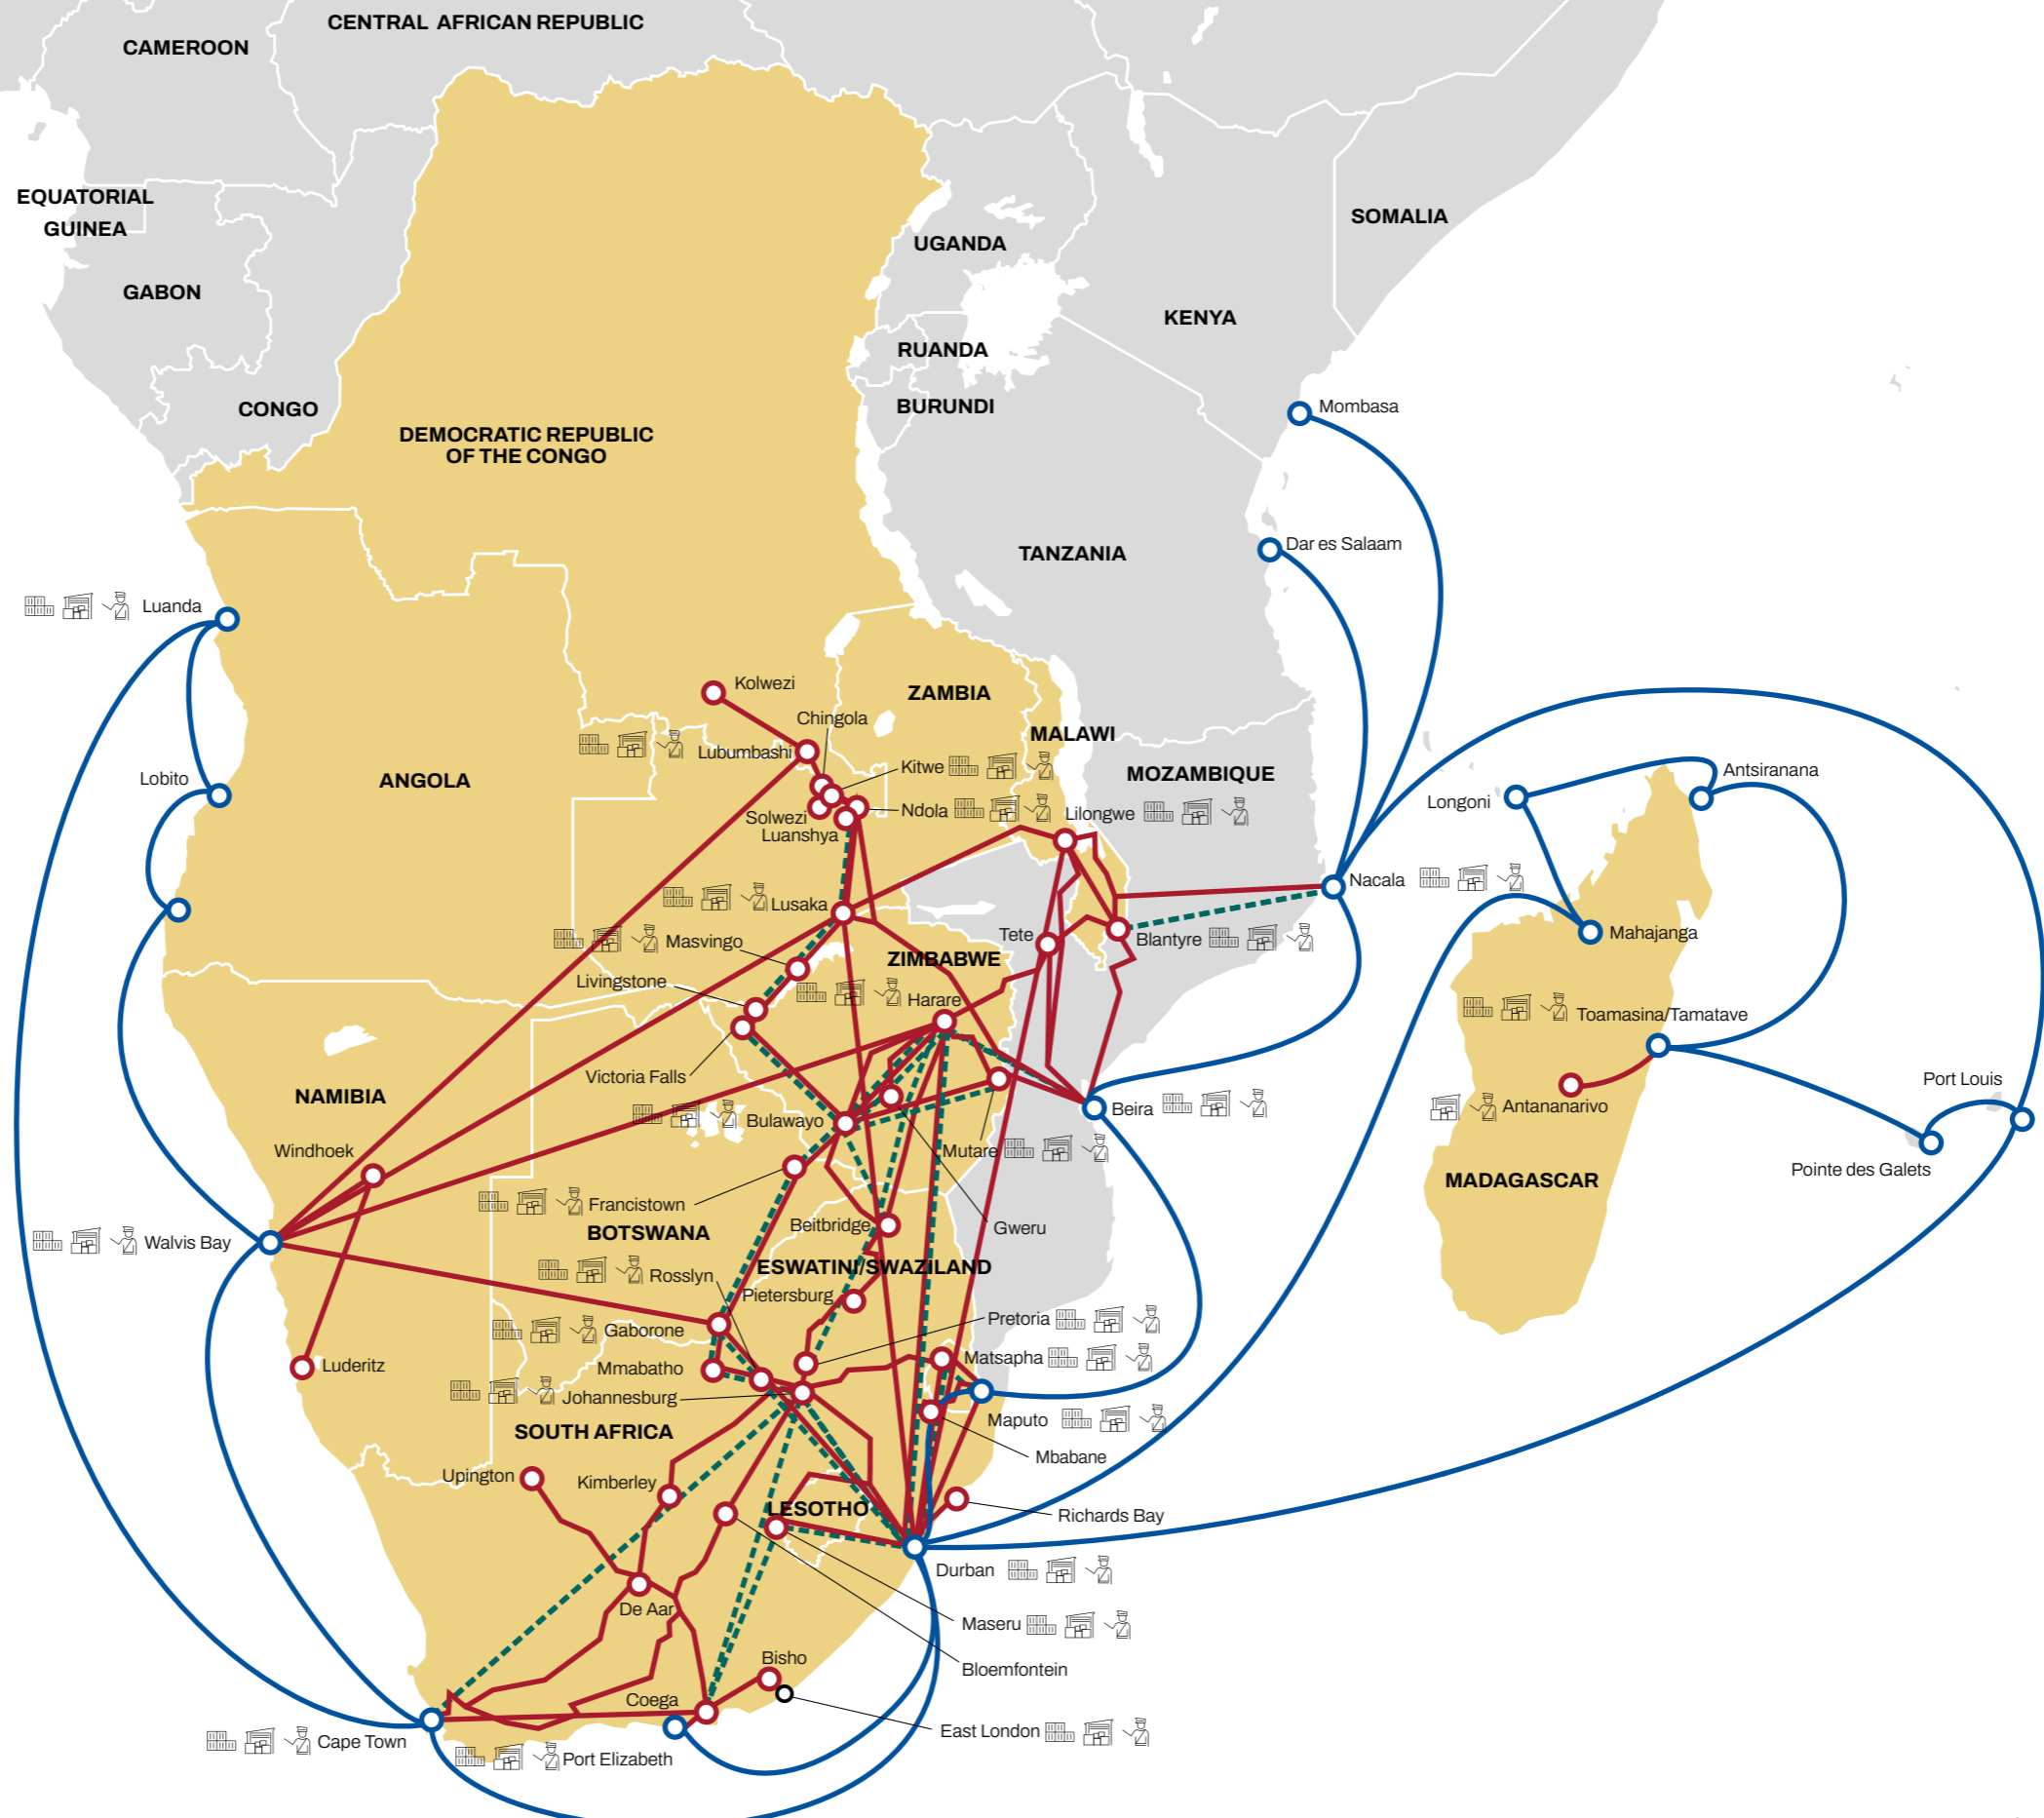

SOUTHERN AFRICA