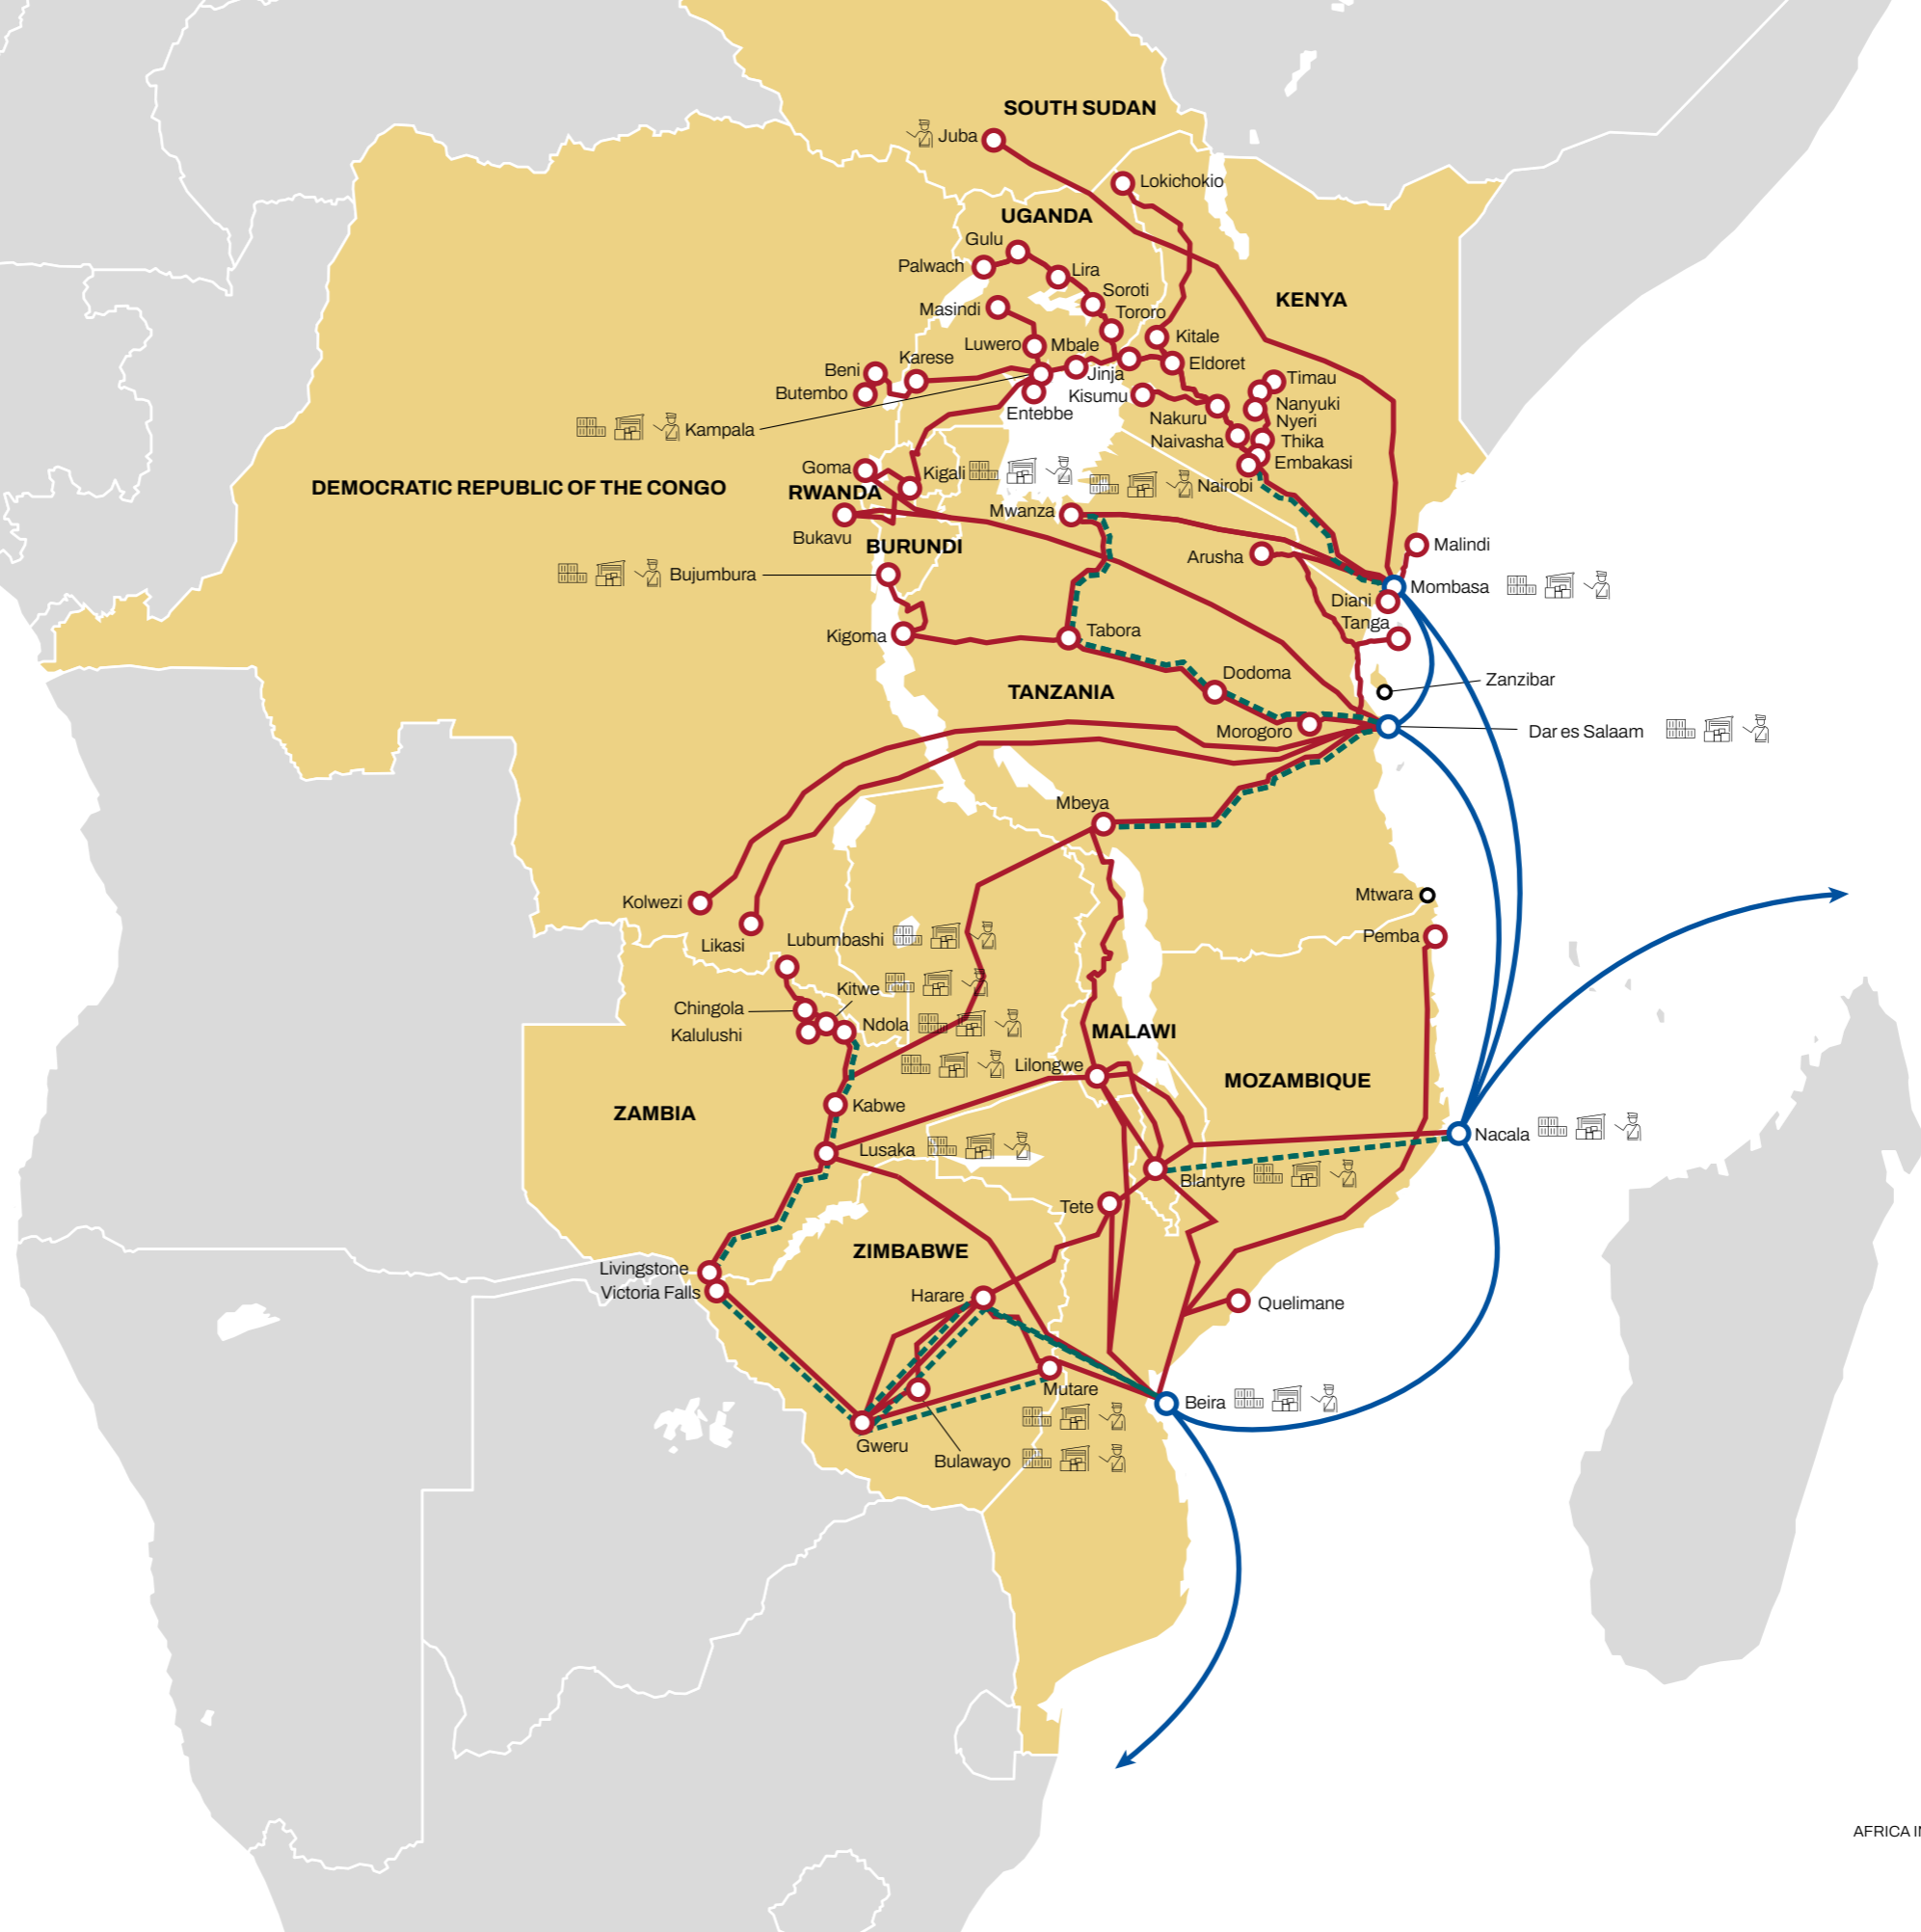

# WESTERN AFRICA

## KEY STRENGTHS

- Multimodal inland transportation and handling solutions
- Cargo coverage to its final inland destination
- Depots and last-mile options
- Fast and reliable transit times
- Dedicated intermodal teams
- Professional and strong logistics partner
- Warehousing solutions
- Regular door-to-door solutions to various inland destinations
- Cross-border solutions, including customs transit formalities
- Local deliveries in Nigeria, Ivory Coast, Mauritania, Ghana, Togo, Benin, Cameroon and Senegal, etc.

# SOUTHERN AFRICA

# EASTERN AFRICA