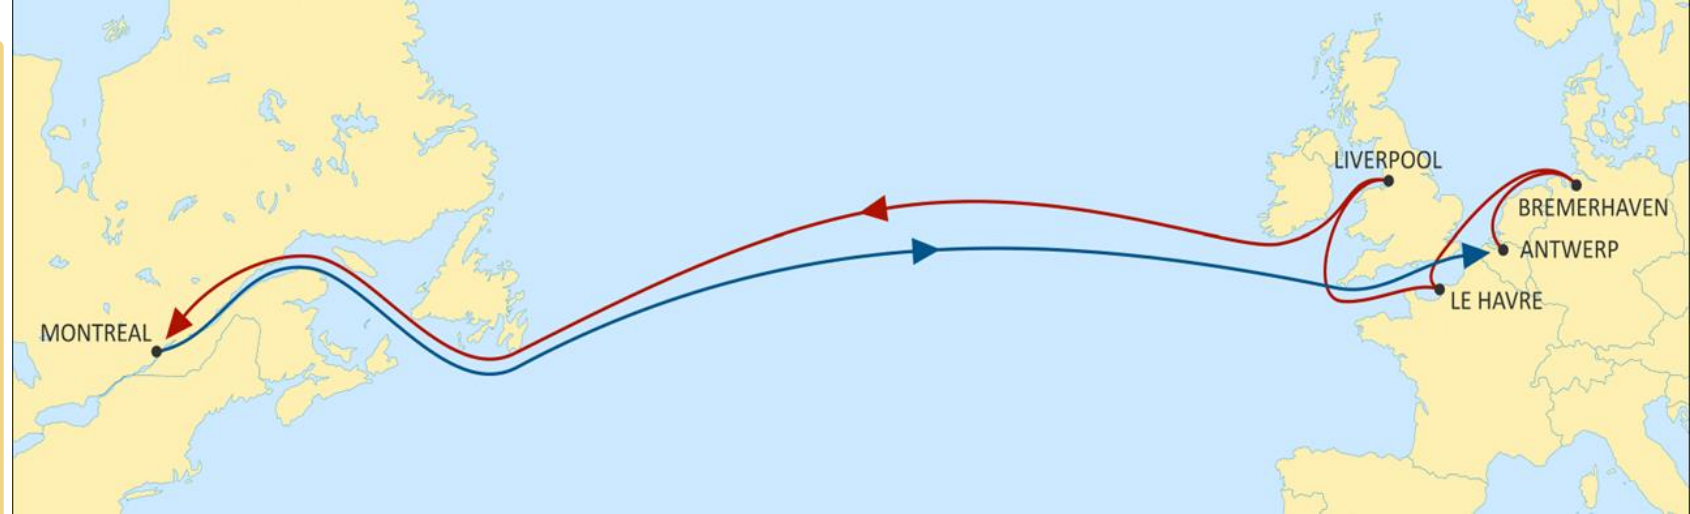

TRANSATLANTIC SERVICES EUROPE-CANADA

March 2023

External

INDUSA

INDIA TO USA EAST COAST

WESTBOUND

- MSC standalone service
- Weekly sailings
- Dedicated service with the fastest transit from Valencia & Med area (via Valencia) to US East Coast

CANADA EXPRESS 2

ITALY, SPAIN & PORTUGAL TO CANADA

WESTBOUND

- MSC standalone service
- Weekly sailings
- Market leading service ex North Italy and Spain to Canada
- Exclusive connection ex Barcelona to Montreal

Transit Time	Arrival
Departure	Montréal
Barcelona	15
Leghorn	13
Genoa	12
Valencia	10

Note: Transit times are indicative and subject to change, please visit msc.com

© Copyright MSC Mediterranean Shipping Company SA

MONTREAL EXPRESS

NWC CANADA

WESTBOUND

- Weekly Sailings
- NWC to Montreal extensive coverage service
- Liverpool and Le Havre to Montreal faster connection

Transit Time	Arrival
Departure	Montréal
Antwerp	15
Bremerhaven	13
Le Havre	11
Liverpool	9