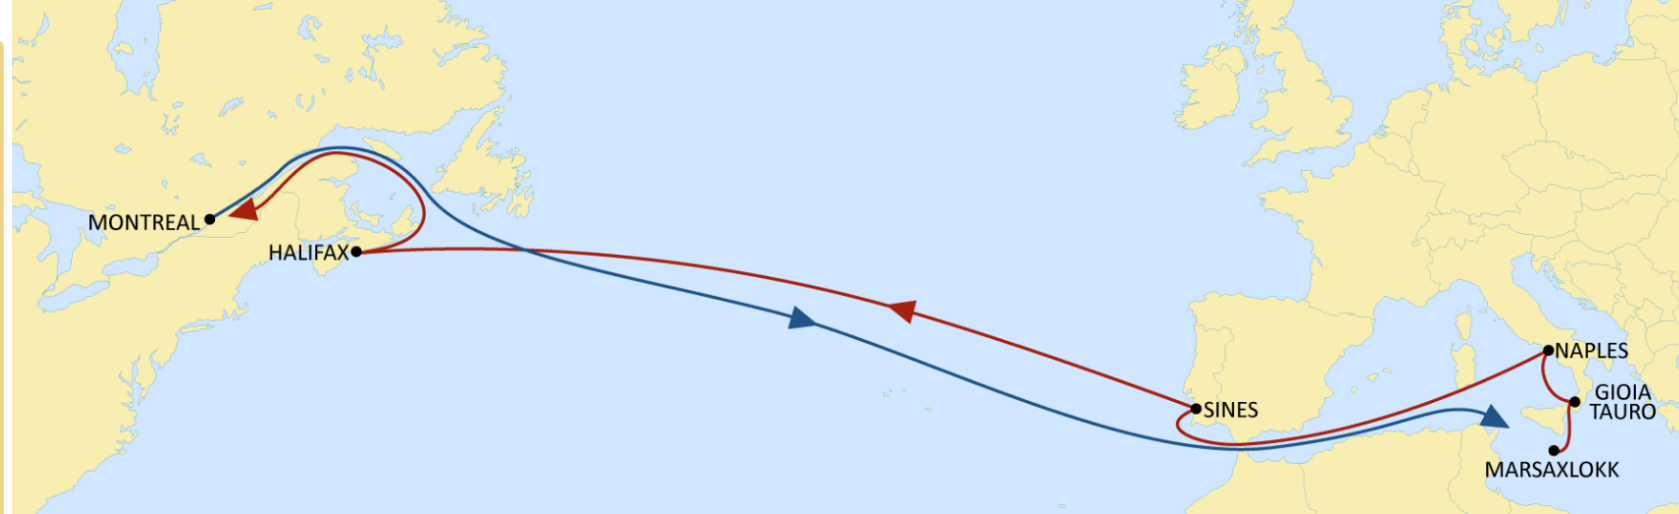

TRANSATLANTIC SERVICES EUROPE-CANADA

March 2023

External

INDUSA

INDIA TO USA EAST COAST

WESTBOUND

- MSC standalone service
- Weekly sailings
- Dedicated service with the fastest transit from Valencia & Med area (via Valencia) to US East Coast

Transit Time	Arrival						
	Departure	Halifax	Boston	New York	Philadelphia	Savannah	Port Everglades
Iskenderun	23	25	27	29	32	35	36
Mersin	21	23	25	27	30	33	35
Tekirdag	18	20	22	24	27	30	32
Derince	17	19	21	23	26	29	31
Aliaga	16	18	20	22	25	28	29
Piraeus	15	17	19	21	24	27	28
Naples	13	15	17	19	22	26	27
Barcelona	11	13	15	17	20	23	25
Valencia	9	11	13	15	18	22	23
Sines	7	9	11	13	16	20	21

Note: Transit times are indicative and subject to change, please visit msc.com

© Copyright MSC Mediterranean Shipping Company SA

CANADA EXPRESS 1

SOUTH ITALY & PORTUGAL TO CANADA

WESTBOUND

- MSC standalone service
- Weekly sailings
- Direct and faster Service ex South Italy to Canada, Halifax & Montreal
- Faster connection ex Portugal to Canada

MONTREAL EXPRESS

NWC CANADA

WESTBOUND

- Weekly Sailings
- NWC to Montreal extensive coverage service
- Liverpool and Le Havre to Montreal faster connection

Transit Time	Arrival
Departure	Montréal
Antwerp	15
Bremerhaven	13
Le Havre	11
Liverpool	9