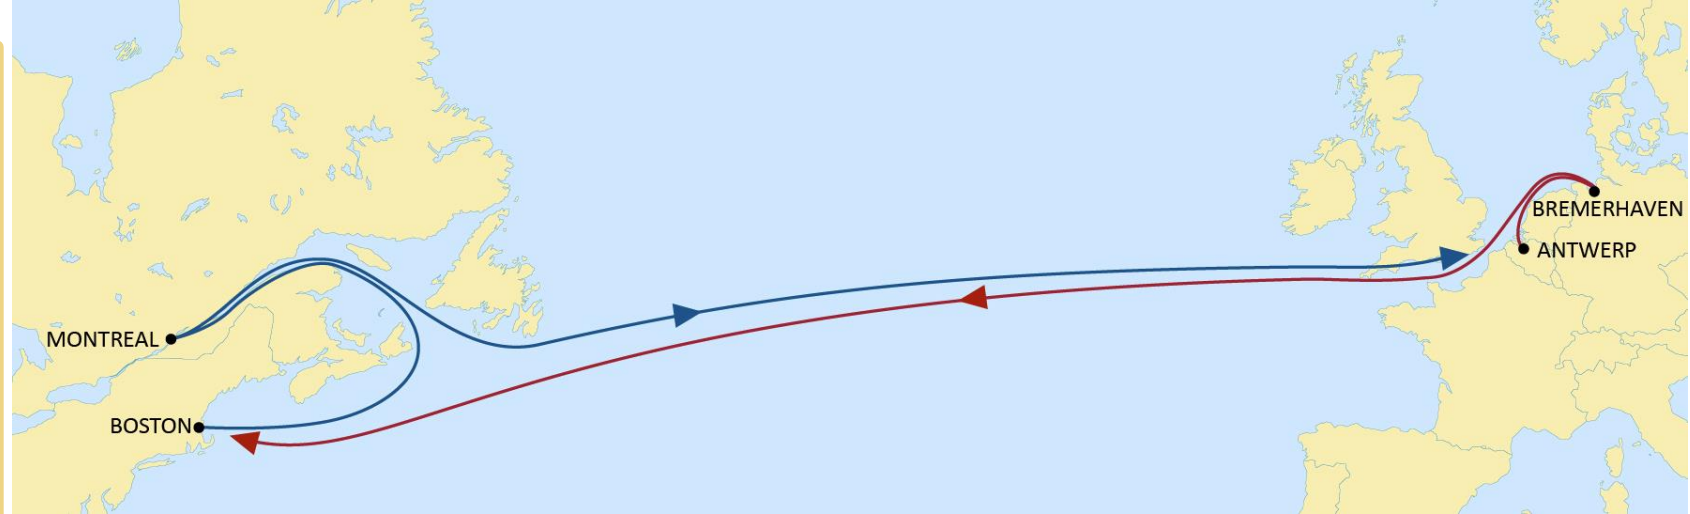

TRANSATLANTIC SERVICES EUROPE-CANADA

March 2023

External

INDUSA

INDIA TO USA EAST COAST

WESTBOUND

- MSC standalone service
- Weekly sailings
- Dedicated service with the fastest transit from Valencia & Med area (via Valencia) to US East Coast

MONTREAL EXPRESS

NWC CANADA

WESTBOUND

- Weekly Sailings
- NWC to Montreal extensive coverage service
- Liverpool and Le Havre to Montreal faster connection

Transit Time	Arrival
Departure	Montréal
Antwerp	15
Bremerhaven	13
Le Havre	11
Liverpool	9

Note: Transit times are indicative and subject to change, please visit [msc.com](https://www.msc.com)

© Copyright MSC Mediterranean Shipping Company SA

BOSTON EXPRESS

NWC TO NAM (USA & CANADA)

WESTBOUND

- MSC standalone service
- Weekly Sailings
- Exclusive service from Belgium & Germany to Boston & Montreal

Transit Time	Arrival	
	Boston	Montréal
Departure		
Antwerp	11	16
Bremerhaven	9	14

Note: Transit times are indicative and subject to change, please visit msc.com

© Copyright MSC Mediterranean Shipping Company SA