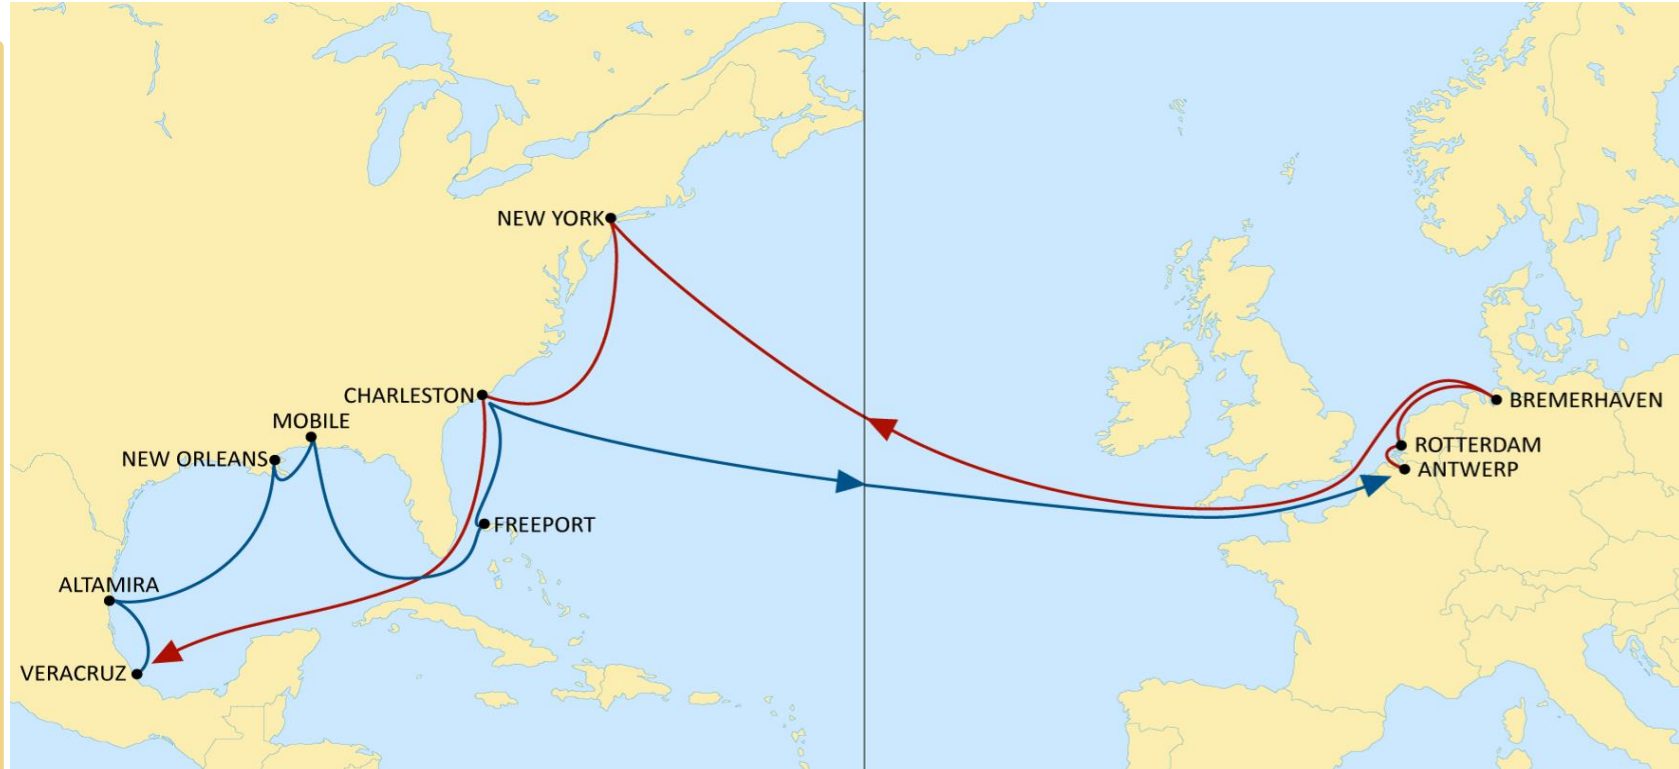

## NWC TO MEXICO

**WESTBOUND**

Weekly Sailings

UK to Mexico EC direct call

Transit Time	Arrival	
Departure	Veracruz	Altamira
Southampton	20	22
Antwerp	19	21
Bremerhaven	16	14

### WESTBOUND

- 2M VSA
- Weekly Sailings
- 7 Vessels
  
- Most competitive transit time from Germany to New York & Charleston with extensive Gulf coverage

Transit Time	Arrival					
Departure	New York	Charleston	Veracruz	Altamira	New Orleans	Mobile
Antwerp	14	17	22	23	27	29
Rotterdam	12	15	20	21	25	27
Bremerhaven	10	13	18	19	23	25

## WEST MED TO USA SOUTH & GULF

## WEST MED TO NORTH AMERICA PACIFIC