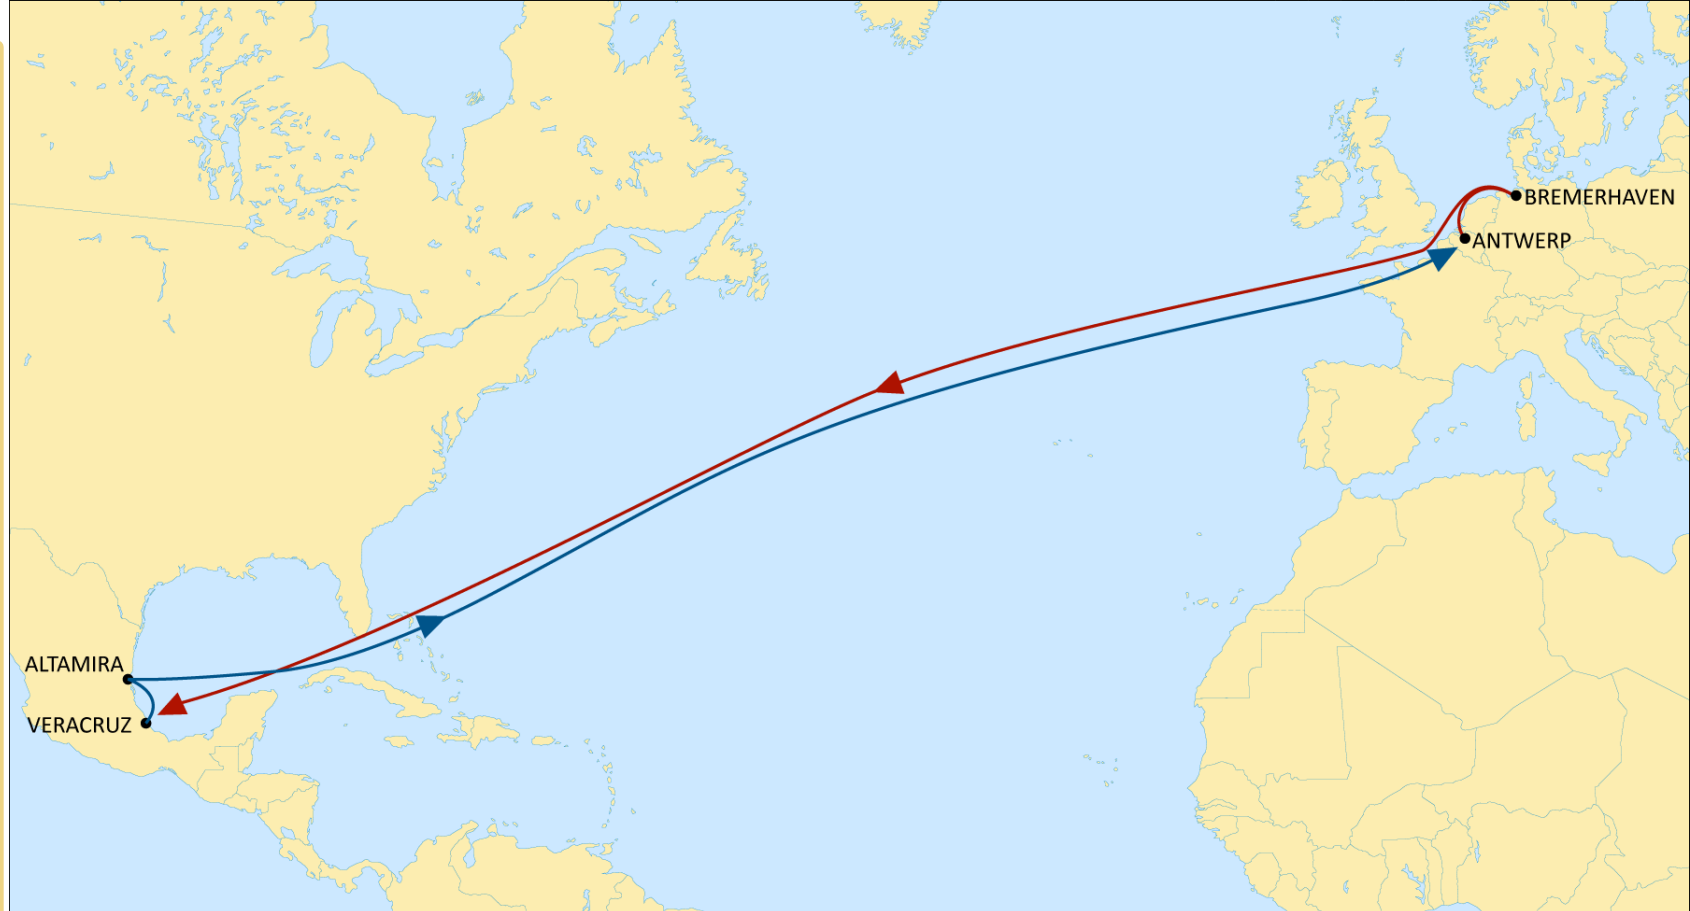

## NWC TO MEXICO

**WESTBOUND**

MSC standalone service

Weekly Sailings

Dedicated Express Mexico service connecting Germany and Belgium with Altamira and Veracruz directly

Transit Time	Arrival	
Departure	Veracruz	Altamira
Antwerp	20	22
Bremerhaven	19	21

NEUATL TO MEXICO

### WESTBOUND

- 2M VSA
- Weekly Sailings
- 7 Vessels
  
- Most competitive transit time from Germany to New York & Charleston with extensive Gulf coverage

Transit Time	Arrival					
Departure	New York	Charleston	Veracruz	Altamira	New Orleans	Mobile
Antwerp	14	17	22	23	27	29
Rotterdam	12	15	20	21	25	27
Bremerhaven	10	13	18	19	23	25

## WEST MED TO NORTH AMERICA PACIFIC