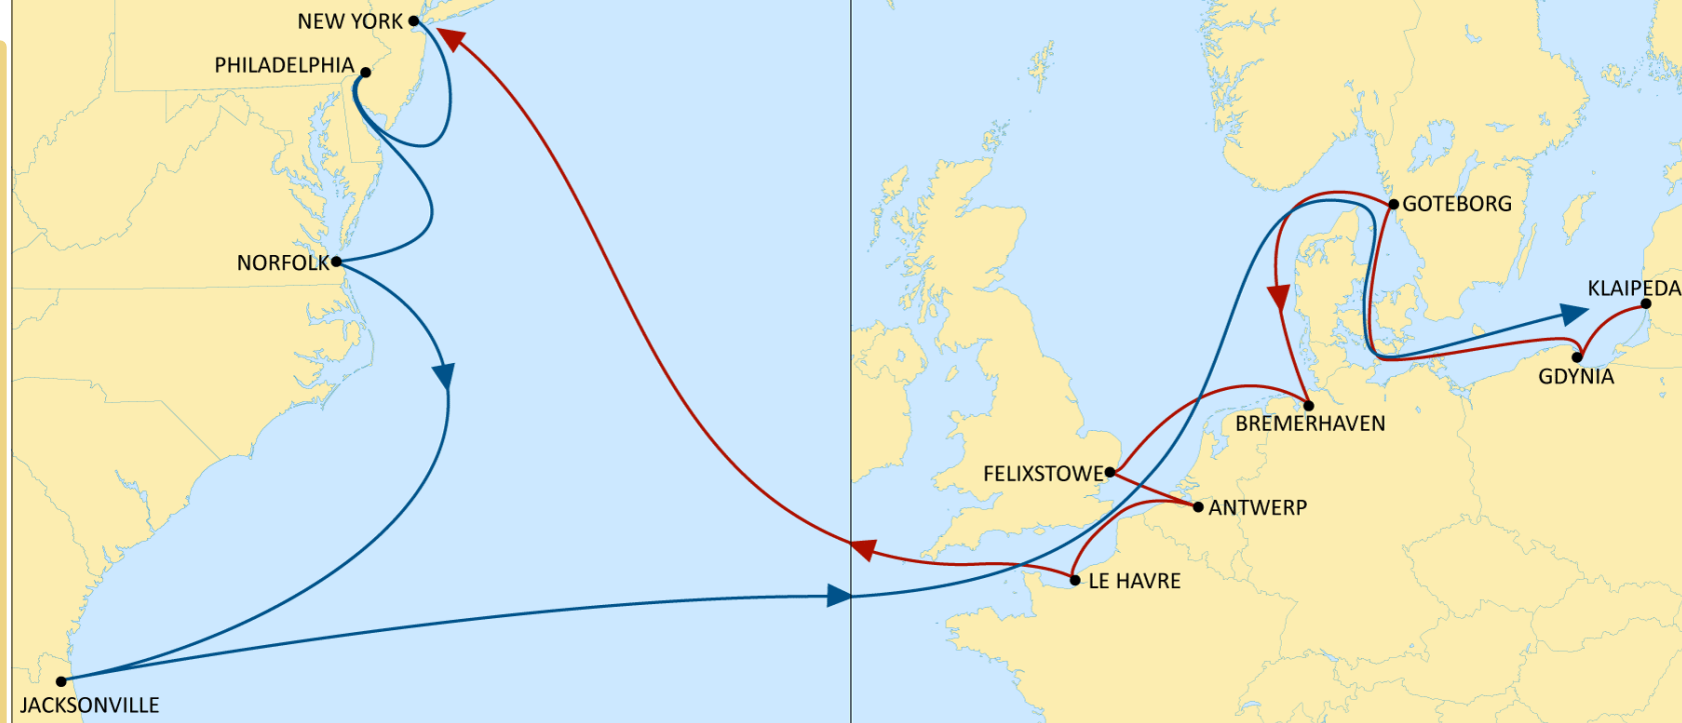

SCAN BALTIC TO USA

NWC TO USA

WESTBOUND

- MSC Standalone service
- Weekly Sailings
- Unique direct service from Scan Balt to US East coast
- Felixstowe direct connection to New York, Philadelphia & Norfolk
- Exclusive Philadelphia service from NWC & Scan Baltic area .
- 16 March: enhancement which directly connects the Northwest continent and USA markets. The new rotation will encompass fortnightly calls at Jacksonville, offering extensive direct coverage for our NWC and USA customers.

SCANBALT to USA				
Transit Time Departure	Arrival			
	New York	Philadelphia	Norfolk	Jacksonville
Klaipeda (loading TS cargo ex Riga-Tallin-Kotka)	22	25	27	29
Gdynia	20	23	25	27
Goteborg	16	19	21	22
Bremerhaven	14	17	19	21
Felixstowe	12	15	17	19
Antwerp	11	14	16	18
Le Havre	10	13	15	17

Note: Transit times are indicative and subject to change, please visit msc.com