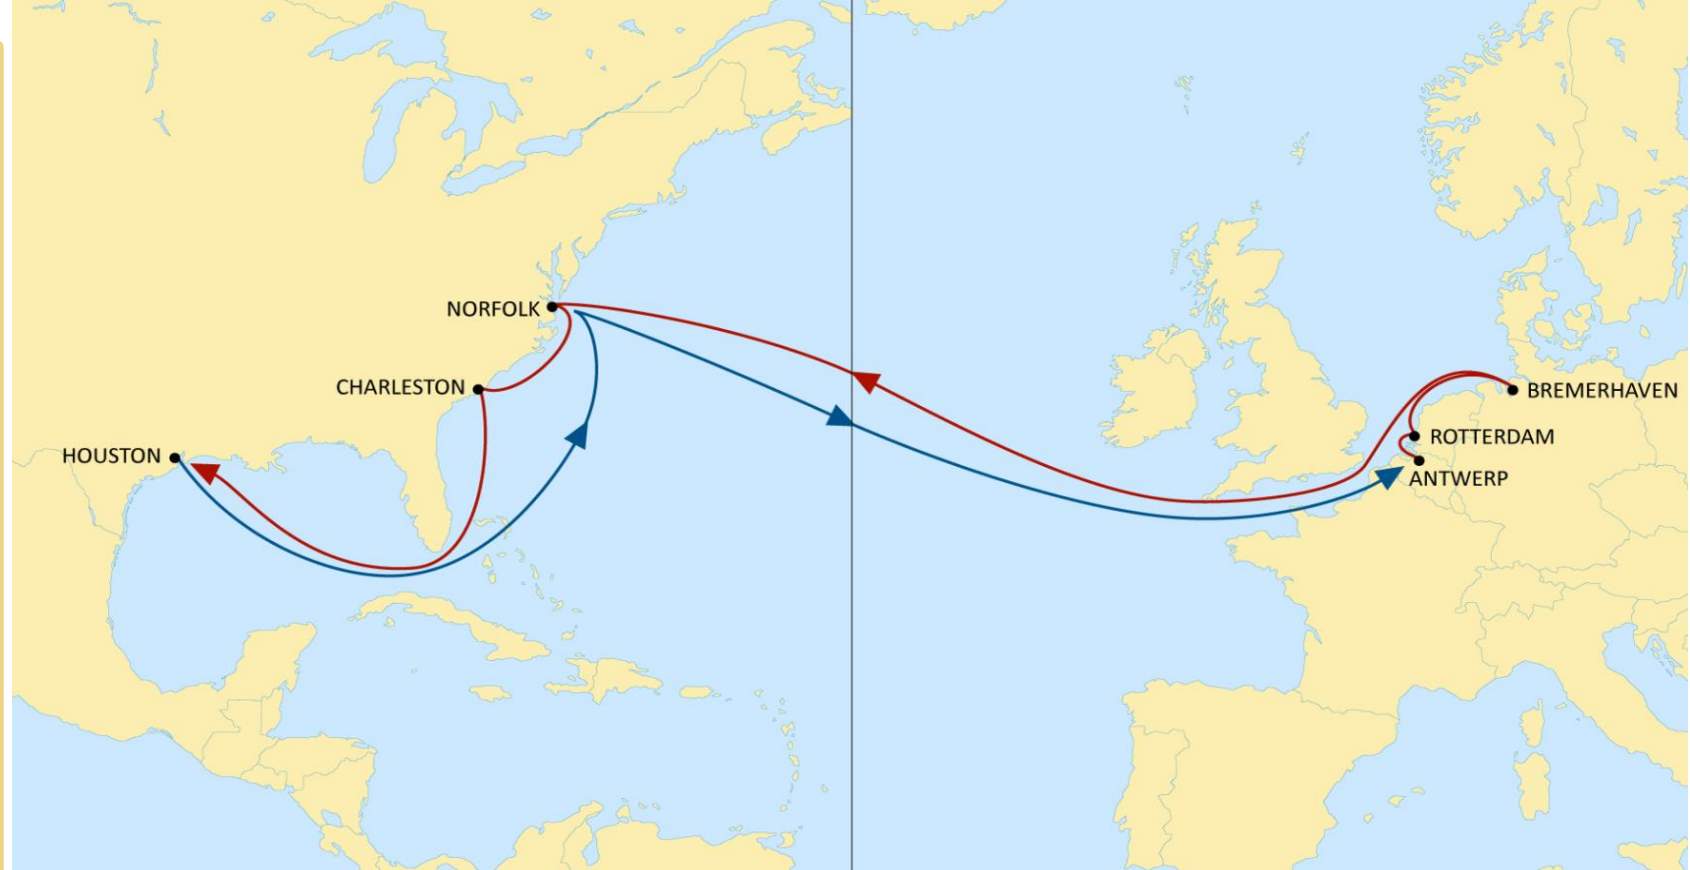

NEUATL1

NWC TO USA

WESTBOUND

- 2M VSA
- US flag service
- Weekly Sailings
- Faster transit times from Germany to Norfolk and Mid – West

Transit Time	Arrival		
Departure	Norfolk	Charleston	Houston
Antwerp	15	17	23
Rotterdam	13	15	21
Bremerhaven	11	13	19

Note: Transit times are indicative and subject to change, please visit [msc.com](https://www.msc.com)

© Copyright MSC Mediterranean Shipping Company SA