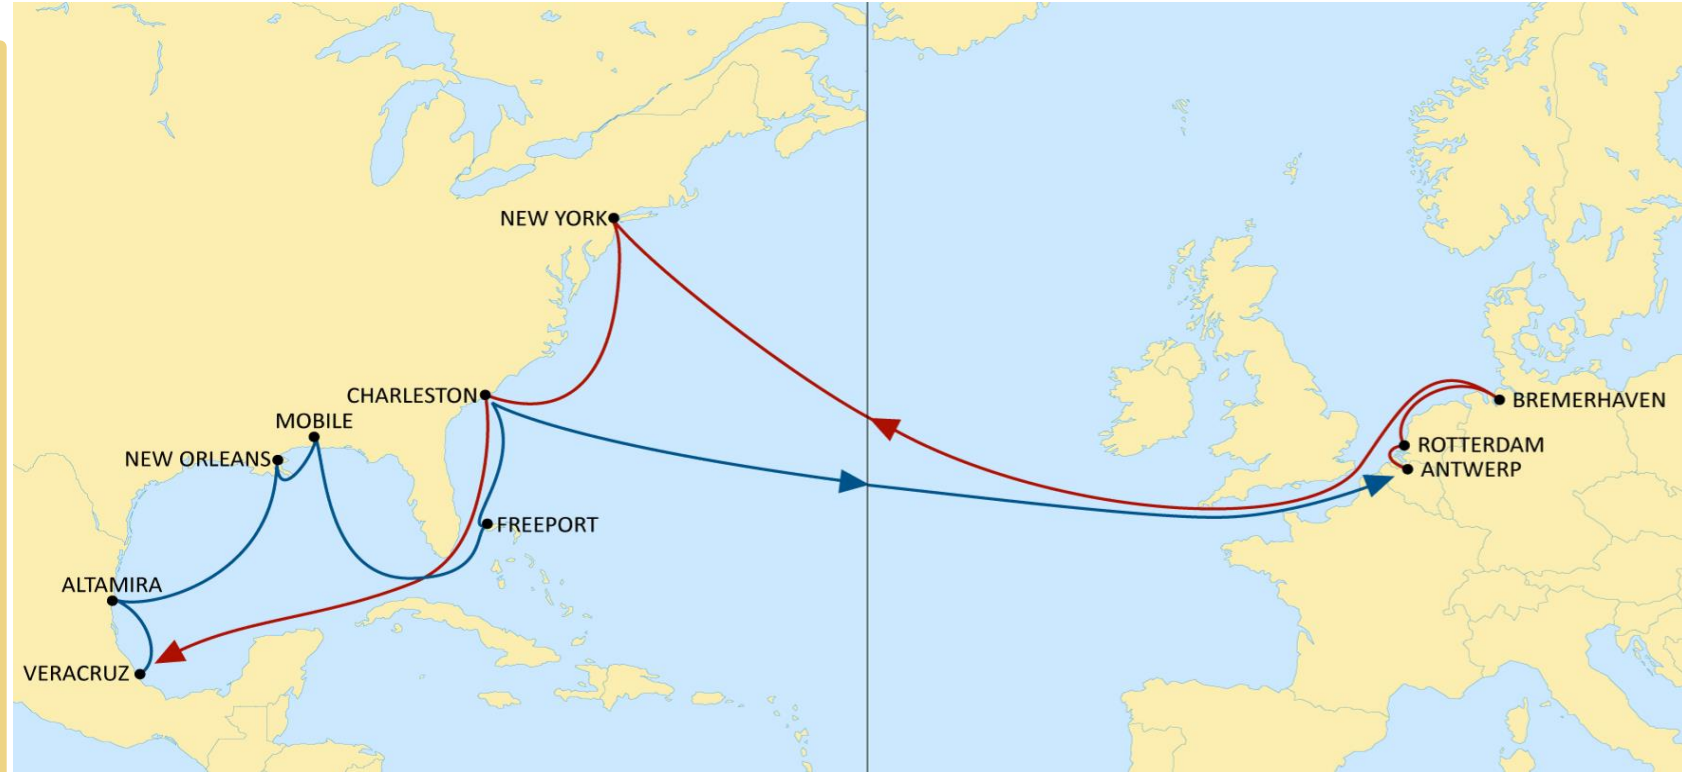

## NWC TO USA

### WESTBOUND

- 2M VSA
- Weekly Sailings
- Best connection and transit time from France (Le Havre) & Antwerp to New York

Transit Time	Arrival			
	New York	Norfolk	Baltimore	Savannah
Departure				
Bremerhaven	15	17	19	23
Antwerp	12	14	16	20
Le Havre	10	12	14	18

### WESTBOUND

- 2M VSA
- Weekly Sailings
- 7 Vessels
- Most competitive transit time from Germany to New York & Charleston with extensive Gulf coverage

Transit Time	Arrival						
	Departure	New York	Charleston	Veracruz	Altamira	New Orleans	Mobile
Antwerp		14	17	22	23	27	29
Rotterdam		12	15	20	21	25	27
Bremerhaven		10	13	18	19	23	25