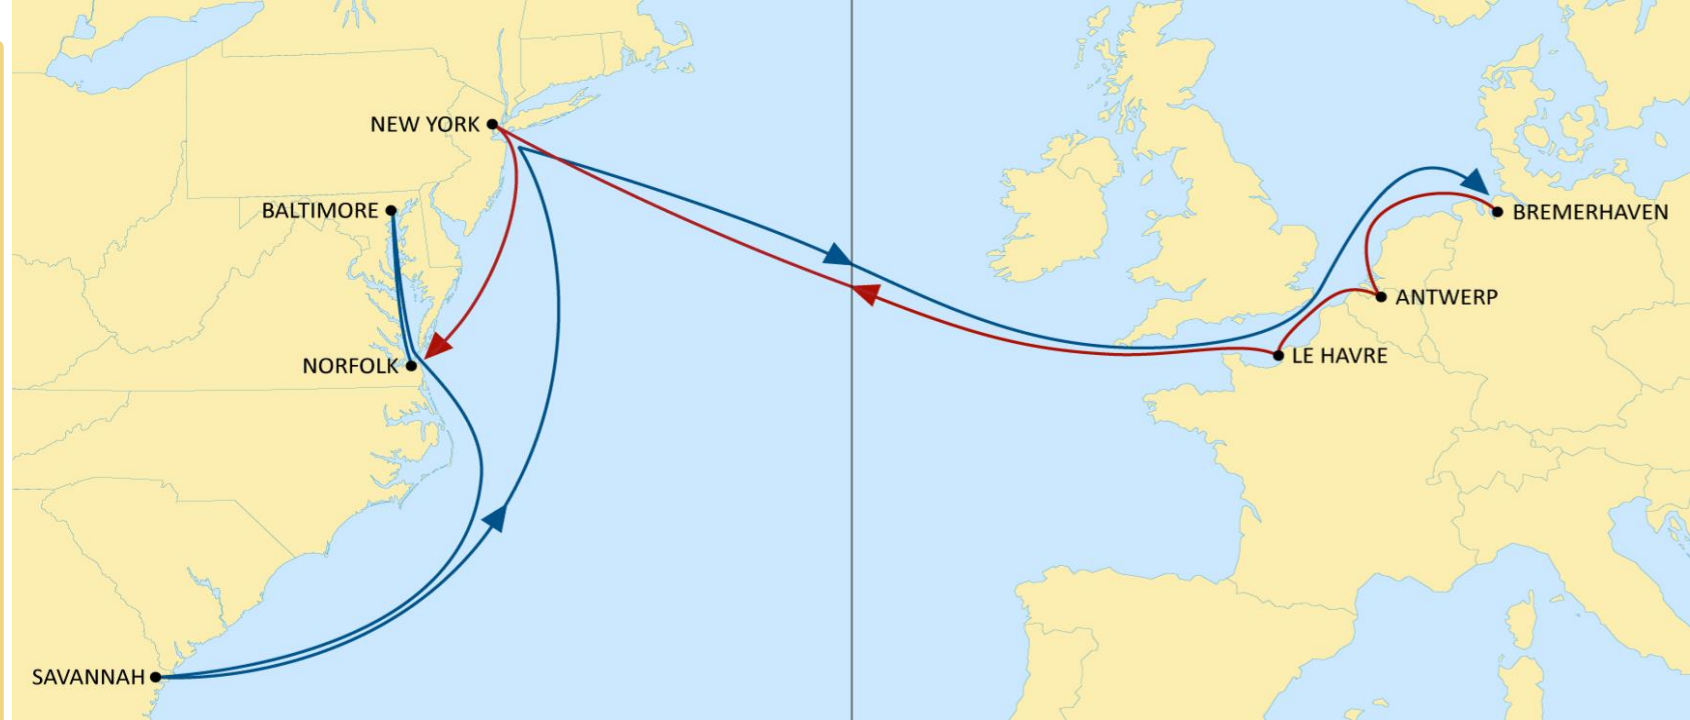

## NWC TO USA

### WESTBOUND

- 2M VSA
- US flag service
- Weekly Sailings
- Faster transit times from Germany to Norfolk and Mid – West

Transit Time	Arrival		
Departure	Norfolk	Charleston	Houston
Antwerp	15	17	23
Rotterdam	13	15	21
Bremerhaven	11	13	19

### WESTBOUND

- 2M VSA
- Weekly Sailings
- Best connection and transit time from France (Le Havre) & Antwerp to New York

Transit Time	Arrival			
	New York	Norfolk	Baltimore	Savannah
Departure				
Bremerhaven	15	17	19	23
Antwerp	12	14	16	20
Le Havre	10	12	14	18