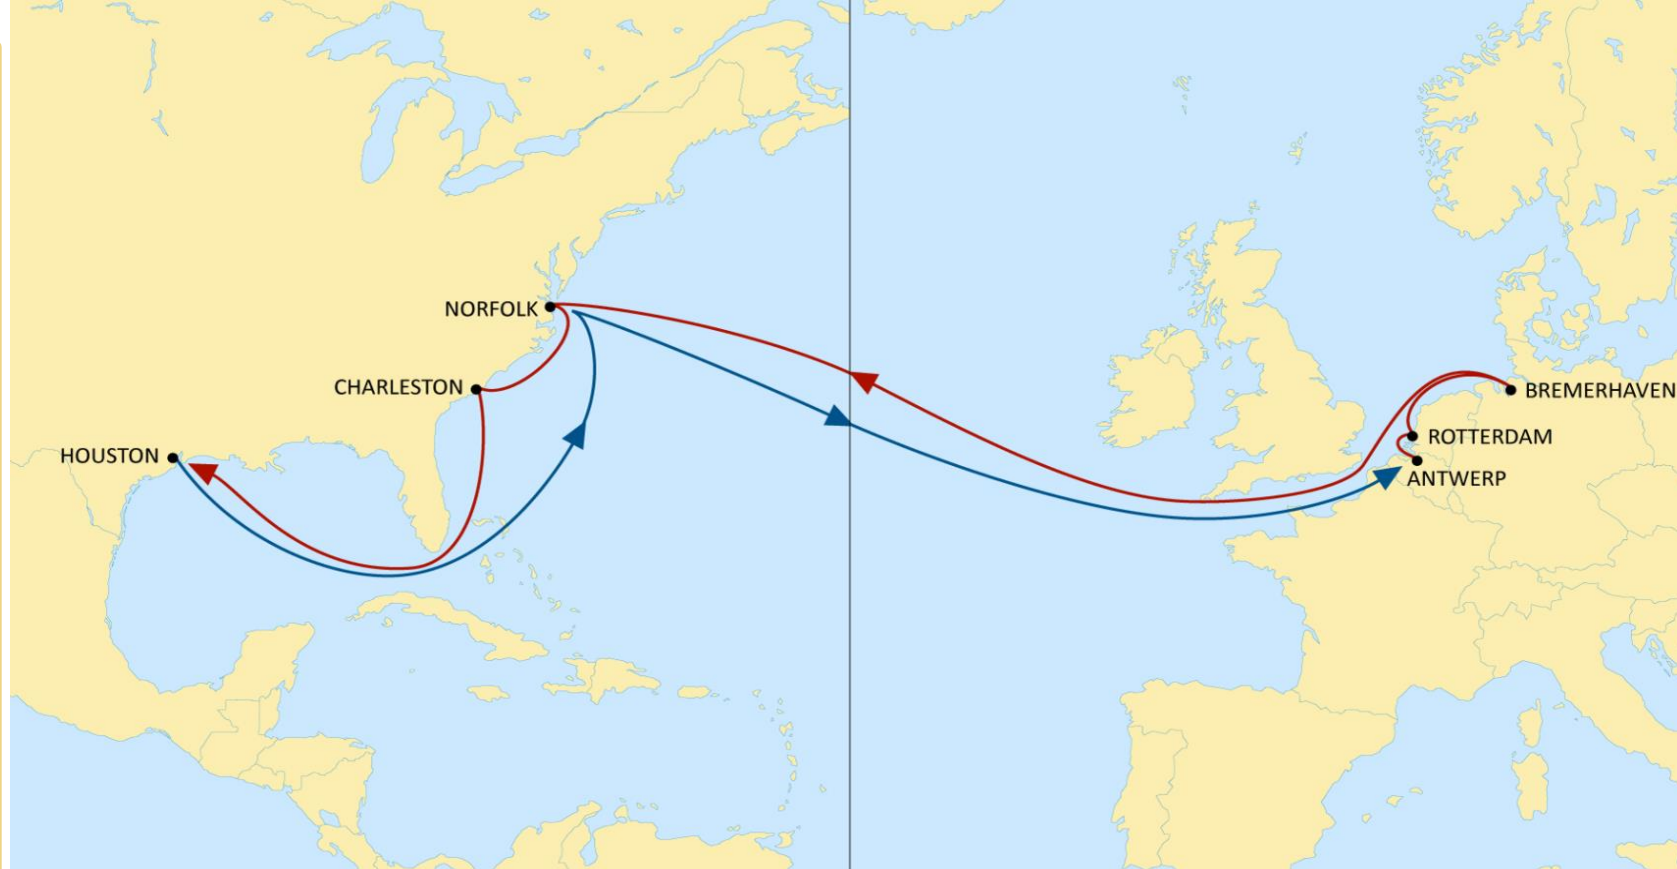

SCANBALT to USA				
Transit Time Departure	Arrival			
	New York	Philadelphia	Norfolk	Jacksonville
Klaipeda (loading TS cargo ex Riga-Tallinn-Kotka)	22	25	27	29
Gdynia	20	23	25	27
Goteborg	16	19	21	22
Bremerhaven	14	17	19	21
Felixstowe	12	15	17	19
Antwerp	11	14	16	18
Le Havre	10	13	15	17

Note: Transit times are indicative and subject to change, please visit msc.com

© Copyright MSC Mediterranean Shipping Company SA

NEUATL1

NWC TO USA

WESTBOUND

- 2M VSA
- US flag service
- Weekly Sailings
- Faster transit times from Germany to Norfolk and Mid – West

Transit Time	Arrival		
Departure	Norfolk	Charleston	Houston
Antwerp	15	17	23
Rotterdam	13	15	21
Bremerhaven	11	13	19

Note: Transit times are indicative and subject to change, please visit [msc.com](https://www.msc.com)

© Copyright MSC Mediterranean Shipping Company SA

NEUATL2

NWC TO USA

WESTBOUND

- 2M VSA
- Weekly Sailings
- Best connection and transit time from France (Le Havre) & Antwerp to New York

Transit Time	Arrival			
	New York	Norfolk	Baltimore	Savannah
Departure				
Bremerhaven	15	17	19	23
Antwerp	12	14	16	20
Le Havre	10	12	14	18