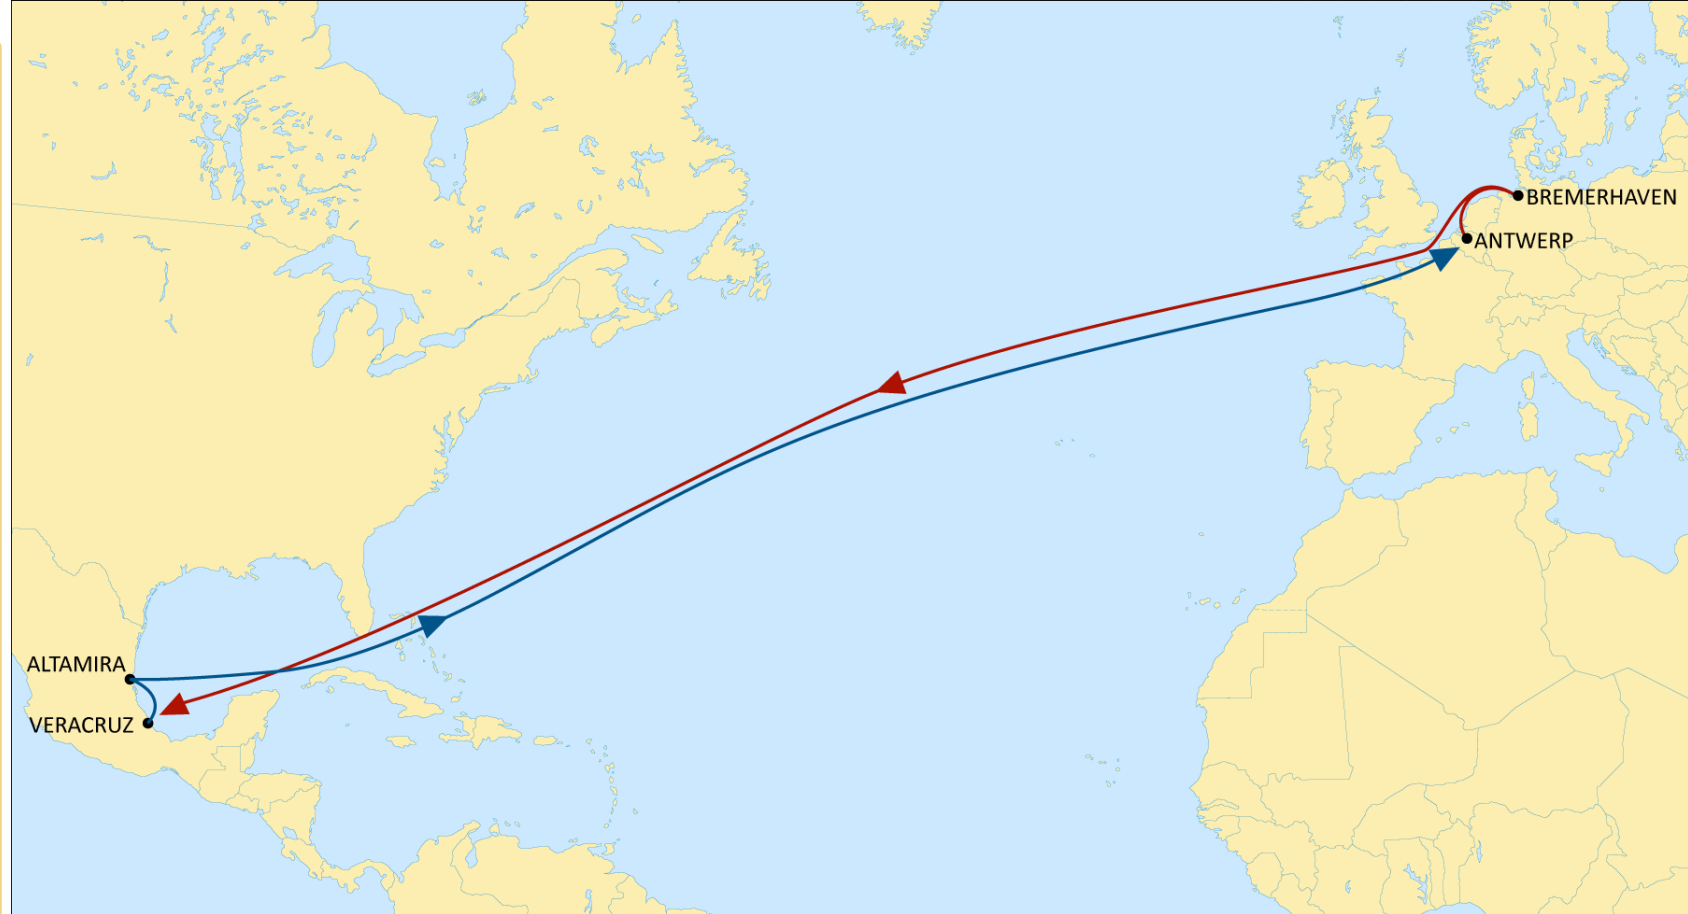

© Copyright MSC Mediterranean Shipping Company SA

NEUATL2

NWC TO USA

WESTBOUND

- 2M VSA
- Weekly Sailings
- Best connection and transit time from France (Le Havre) & Antwerp to New York

Transit Time	Arrival			
	New York	Norfolk	Baltimore	Savannah
Departure				
Bremerhaven	15	17	19	23
Antwerp	12	14	16	20
Le Havre	10	12	14	18

Note: Transit times are indicative and subject to change, please visit msc.com

© Copyright MSC Mediterranean Shipping Company SA

NEUATL3

NWC TO USA

WESTBOUND

- 2M VSA
- Weekly Sailings
- 7 Vessels
- Most competitive transit time from Germany to New York & Charleston with extensive Gulf coverage

Transit Time	Arrival					
Departure	New York	Charleston	Veracruz	Altamira	New Orleans	Mobile
Antwerp	14	17	22	23	27	29
Rotterdam	12	15	20	21	25	27
Bremerhaven	10	13	18	19	23	25

Note: Transit times are indicative and subject to change, please visit [msc.com](https://www.msc.com)

Transit Time	Arrival	
	Veracruz	Altamira
Departure		
Antwerp	20	22
Bremerhaven	19	21

NEUATL TO MEXICO

NWC TO MEXICO

WESTBOUND

Weekly Sailings

UK to Mexico EC direct call

Transit Time	Arrival	
	Veracruz	Altamira
Departure		
Southampton	20	22
Antwerp	19	21
Bremerhaven	16	14