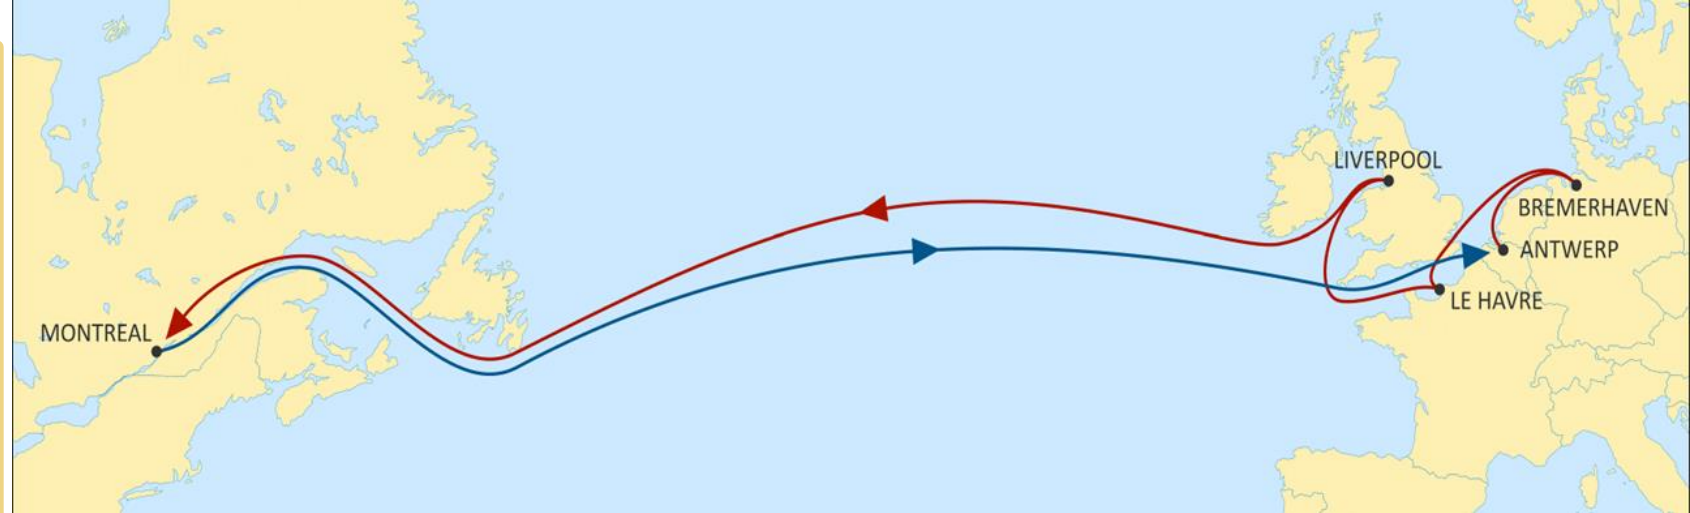

CANADA EXPRESS 2

ITALY, SPAIN & PORTUGAL TO CANADA

WESTBOUND

- MSC standalone service
- Weekly sailings
- Market leading service ex North Italy and Spain to Canada
- Exclusive connection ex Barcelona to Montreal

Transit Time	Arrival
Departure	Montréal
Barcelona	15
Leghorn	13
Genoa	12
Valencia	10

Note: Transit times are indicative and subject to change, please visit msc.com

© Copyright MSC Mediterranean Shipping Company SA

MONTREAL EXPRESS

NWC CANADA

WESTBOUND

- Weekly Sailings
- NWC to Montreal extensive coverage service
- Liverpool and Le Havre to Montreal faster connection

Transit Time	Arrival
Departure	Montréal
Antwerp	15
Bremerhaven	13
Le Havre	11
Liverpool	9