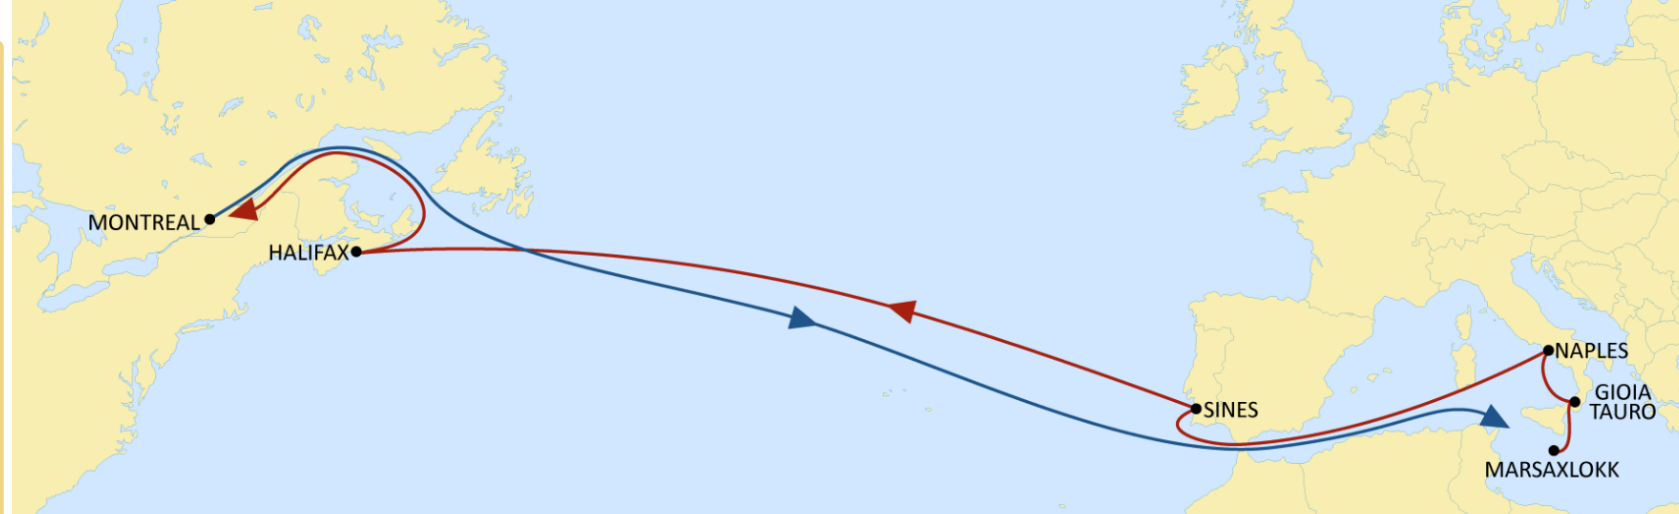

INDUSA

INDIA TO USA EAST COAST

WESTBOUND

- MSC standalone service
- Weekly sailings
- Dedicated service with the fastest transit from Valencia & Med area (via Valencia) to US East Coast

Transit Time	Arrival			
	New York	Norfolk	Savannah	Baltimore
Departure				
Valencia	11	13	17	22

Transit Time	Arrival						
	Departure	Halifax	Boston	New York	Philadelphia	Savannah	Port Everglades
Iskenderun	23	25	27	29	32	35	36
Mersin	21	23	25	27	30	33	35
Tekirdag	18	20	22	24	27	30	32
Derince	17	19	21	23	26	29	31
Aliaga	16	18	20	22	25	28	29
Piraeus	15	17	19	21	24	27	28
Naples	13	15	17	19	22	26	27
Barcelona	11	13	15	17	20	23	25
Valencia	9	11	13	15	18	22	23
Sines	7	9	11	13	16	20	21

Note: Transit times are indicative and subject to change, please visit msc.com

© Copyright MSC Mediterranean Shipping Company SA

CANADA EXPRESS 1

SOUTH ITALY & PORTUGAL TO CANADA

WESTBOUND

- MSC standalone service
- Weekly sailings
- Direct and faster Service ex South Italy to Canada, Halifax & Montreal
- Faster connection ex Portugal to Canada

CANADA EXPRESS 2

ITALY, SPAIN & PORTUGAL TO CANADA

WESTBOUND

- MSC standalone service
- Weekly sailings
- Market leading service ex North Italy and Spain to Canada
- Exclusive connection ex Barcelona to Montreal