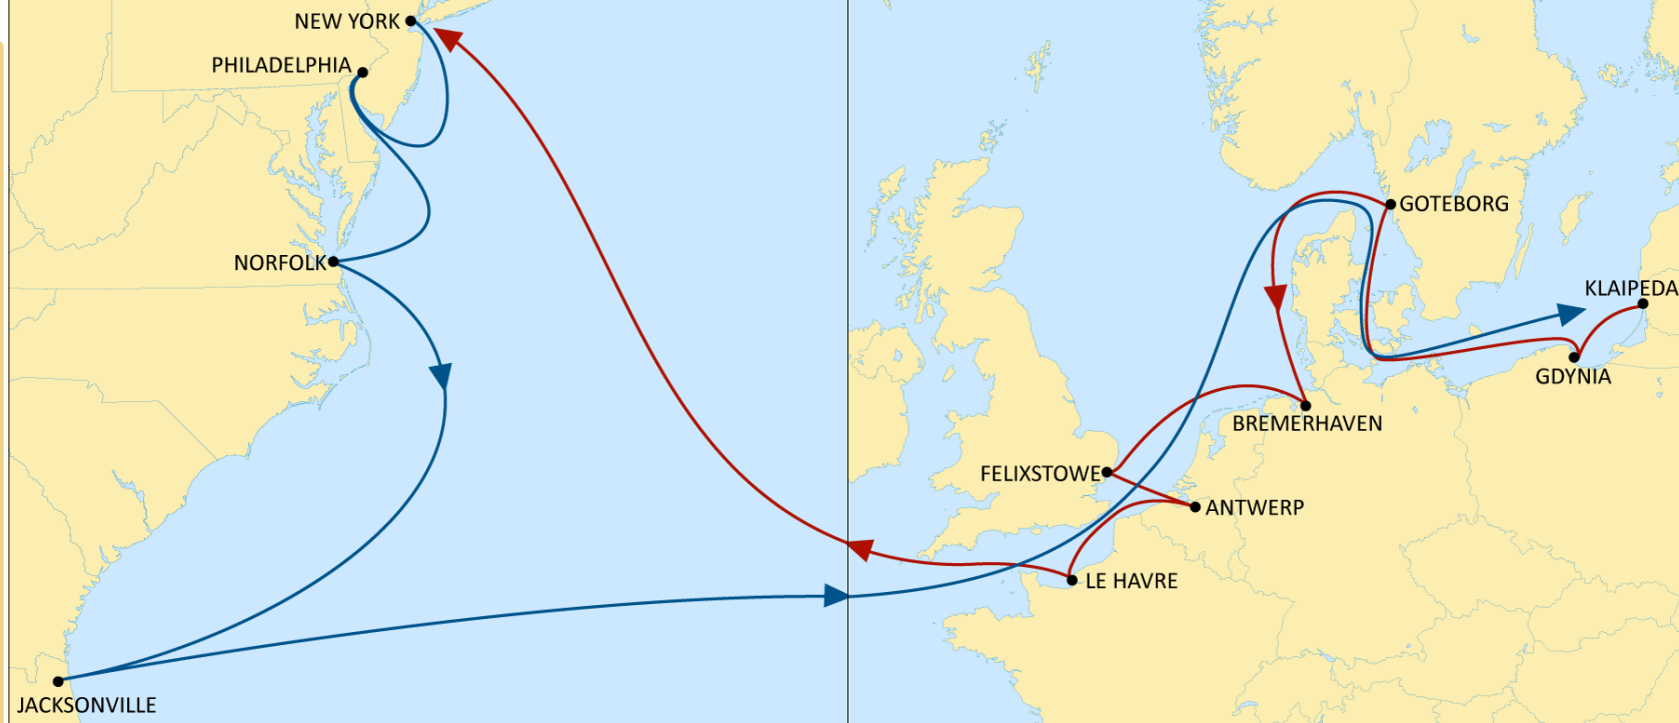

MONTREAL EXPRESS

NWC CANADA

WESTBOUND

- Weekly Sailings
- NWC to Montreal extensive coverage service
- Liverpool and Le Havre to Montreal faster connection

Transit Time	Arrival
Departure	Montréal
Antwerp	15
Bremerhaven	13
Le Havre	11
Liverpool	9

Transit Time	Arrival	
	Boston	Montréal
Departure		
Antwerp	11	16
Bremerhaven	9	14

Note: Transit times are indicative and subject to change, please visit msc.com

© Copyright MSC Mediterranean Shipping Company SA

SCAN BALTIC TO USA

NWC TO USA

WESTBOUND

- MSC Standalone service
- Weekly Sailings
- Unique direct service from Scan Balt to US East coast
- Felixstowe direct connection to New York, Philadelphia & Norfolk
- Exclusive Philadelphia service from NWC & Scan Baltic area .
- 16 March: enhancement which directly connects the Northwest continent and USA markets. The new rotation will encompass fortnightly calls at Jacksonville, offering extensive direct coverage for our NWC and USA customers.

© Copyright MSC Mediterranean Shipping Company SA

NEUATL2

NWC TO USA

WESTBOUND

- 2M VSA
- Weekly Sailings
- Best connection and transit time from France (Le Havre) & Antwerp to New York

Transit Time	Arrival			
	New York	Norfolk	Baltimore	Savannah
Departure				
Bremerhaven	15	17	19	23
Antwerp	12	14	16	20
Le Havre	10	12	14	18