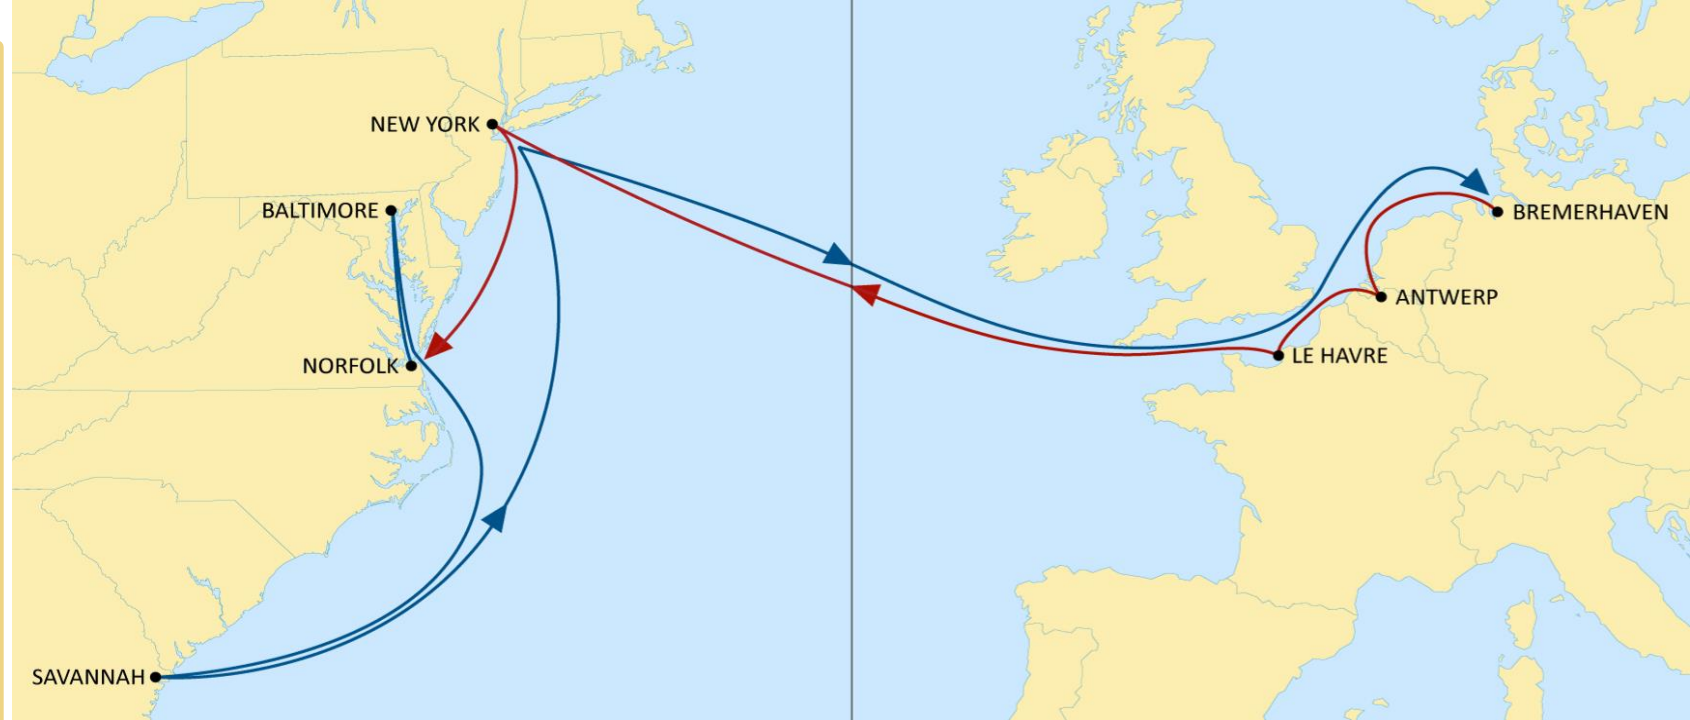

Note: Transit times are indicative and subject to change, please visit msc.com

© Copyright MSC Mediterranean Shipping Company SA

NEUATL1

NWC TO USA

WESTBOUND

- 2M VSA
- US flag service
- Weekly Sailings
- Faster transit times from Germany to Norfolk and Mid – West

Transit Time	Arrival		
Departure	Norfolk	Charleston	Houston
Antwerp	15	17	23
Rotterdam	13	15	21
Bremerhaven	11	13	19

Note: Transit times are indicative and subject to change, please visit [msc.com](https://www.msc.com)

© Copyright MSC Mediterranean Shipping Company SA

NEUATL2

NWC TO USA

WESTBOUND

- 2M VSA
- Weekly Sailings
- Best connection and transit time from France (Le Havre) & Antwerp to New York

Transit Time	Arrival			
	New York	Norfolk	Baltimore	Savannah
Departure				
Bremerhaven	15	17	19	23
Antwerp	12	14	16	20
Le Havre	10	12	14	18

Note: Transit times are indicative and subject to change, please visit msc.com

© Copyright MSC Mediterranean Shipping Company SA

NEUATL3

NWC TO USA

WESTBOUND

- 2M VSA
- Weekly Sailings
- 7 Vessels
- Most competitive transit time from Germany to New York & Charleston with extensive Gulf coverage