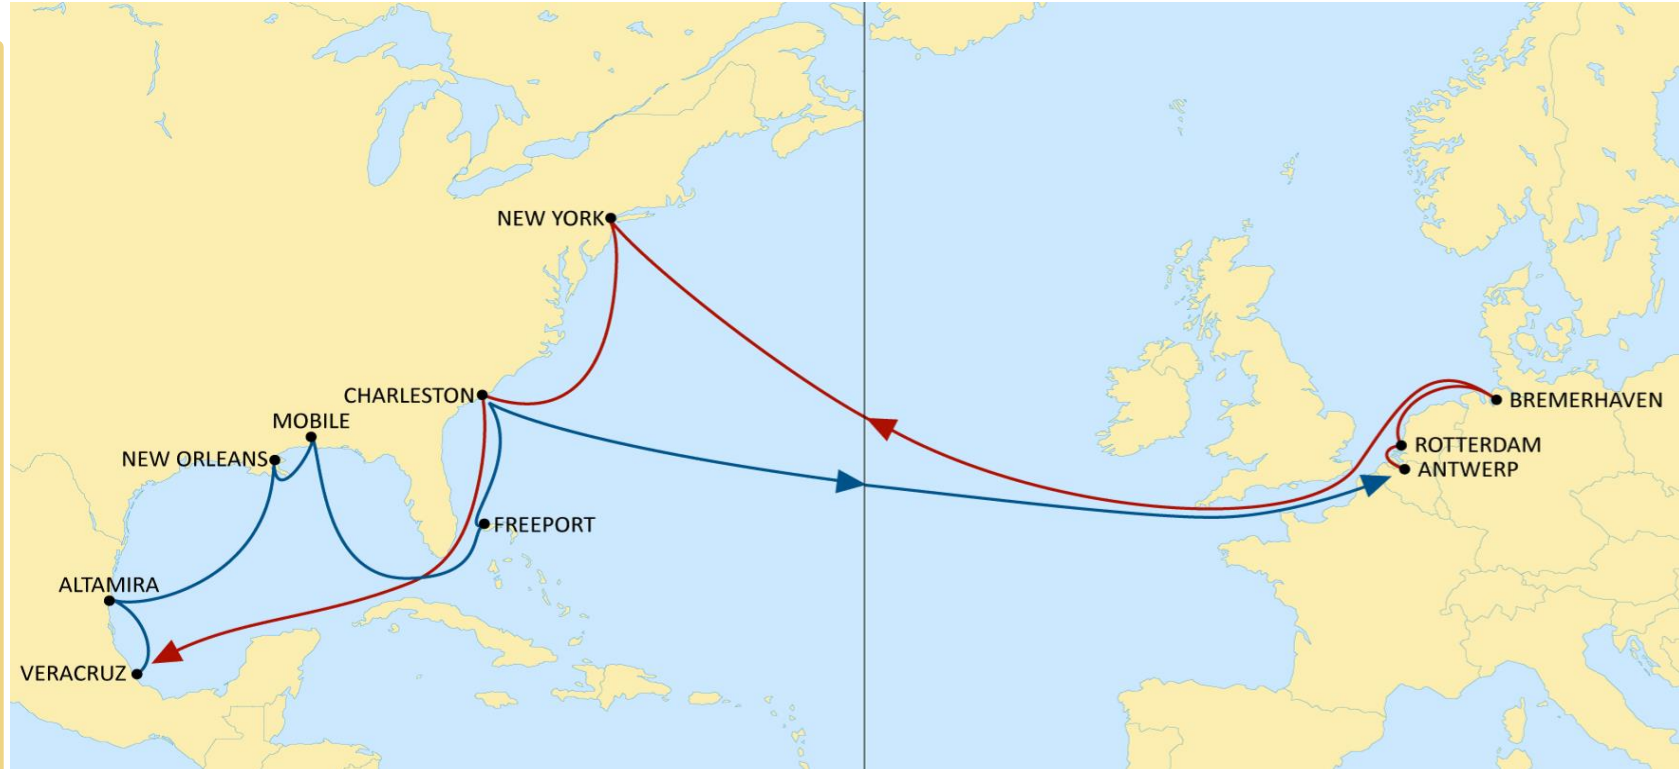

© Copyright MSC Mediterranean Shipping Company SA

NEUATL2

NWC TO USA

WESTBOUND

- 2M VSA
- Weekly Sailings
- Best connection and transit time from France (Le Havre) & Antwerp to New York

Transit Time	Arrival			
	New York	Norfolk	Baltimore	Savannah
Departure				
Bremerhaven	15	17	19	23
Antwerp	12	14	16	20
Le Havre	10	12	14	18

Note: Transit times are indicative and subject to change, please visit msc.com

© Copyright MSC Mediterranean Shipping Company SA

NEUATL3

NWC TO USA

WESTBOUND

- 2M VSA
- Weekly Sailings
- 7 Vessels
- Most competitive transit time from Germany to New York & Charleston with extensive Gulf coverage

Transit Time	Arrival					
Departure	New York	Charleston	Veracruz	Altamira	New Orleans	Mobile
Antwerp	14	17	22	23	27	29
Rotterdam	12	15	20	21	25	27
Bremerhaven	10	13	18	19	23	25

Note: Transit times are indicative and subject to change, please visit [msc.com](https://www.msc.com)

Transit Time	Arrival	
	Veracruz	Altamira
Departure		
Antwerp	20	22
Bremerhaven	19	21

NEUATL TO MEXICO

NWC TO MEXICO

WESTBOUND

Weekly Sailings

UK to Mexico EC direct call

Transit Time	Arrival	
	Veracruz	Altamira
Departure		
Southampton	20	22
Antwerp	19	21
Bremerhaven	16	14