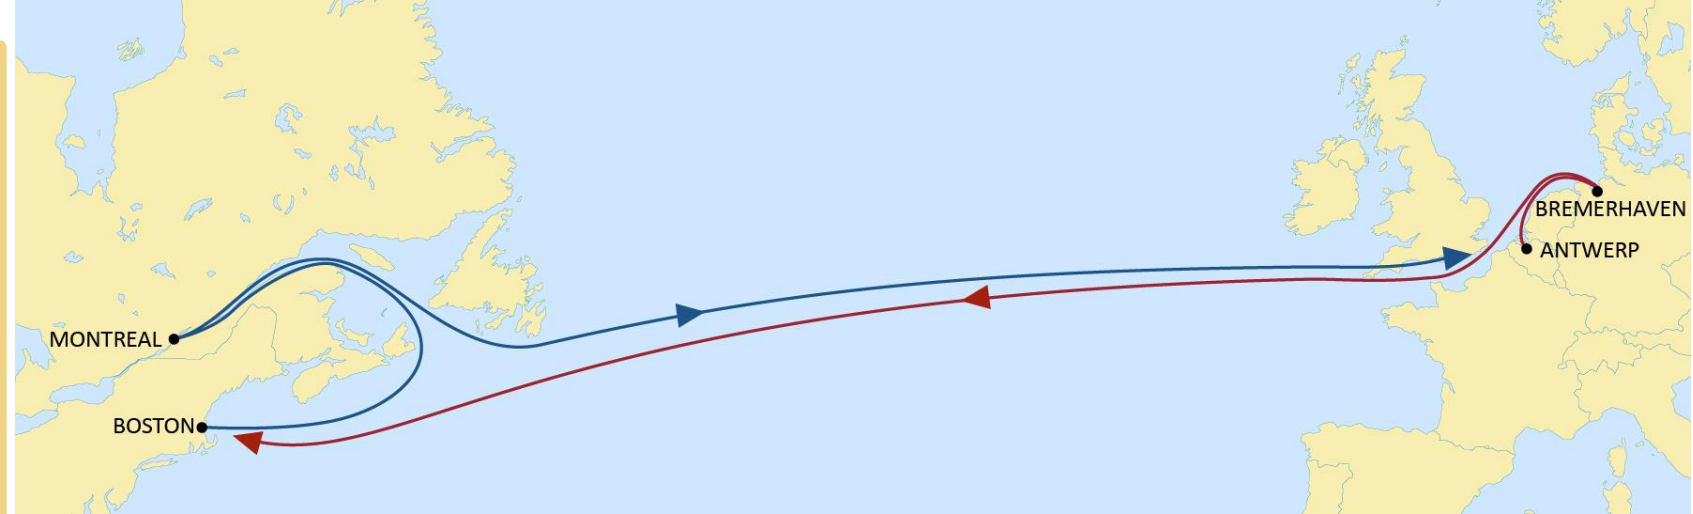

MONTREAL EXPRESS

NWC CANADA

WESTBOUND

- Weekly Sailings
- NWC to Montreal extensive coverage service
- Liverpool and Le Havre to Montreal faster connection

Transit Time	Arrival
Departure	Montréal
Antwerp	15
Bremerhaven	13
Le Havre	11
Liverpool	9

Note: Transit times are indicative and subject to change, please visit [msc.com](https://www.msc.com)

© Copyright MSC Mediterranean Shipping Company SA

BOSTON EXPRESS

NWC TO NAM (USA & CANADA)

WESTBOUND

- MSC standalone service
- Weekly Sailings
- Exclusive service from Belgium & Germany to Boston & Montreal

Transit Time	Arrival	
	Boston	Montréal
Departure		
Antwerp	11	16
Bremerhaven	9	14

Note: Transit times are indicative and subject to change, please visit msc.com

© Copyright MSC Mediterranean Shipping Company SA

SCAN BALTIC TO USA

NWC TO USA

WESTBOUND

- MSC Standalone service
- Weekly Sailings
- Unique direct service from Scan Balt to US East coast
- Felixstowe direct connection to New York, Philadelphia & Norfolk
- Exclusive Philadelphia service from NWC & Scan Baltic area .
- 16 March: enhancement which directly connects the Northwest continent and USA markets. The new rotation will encompass fortnightly calls at Jacksonville, offering extensive direct coverage for our NWC and USA customers.