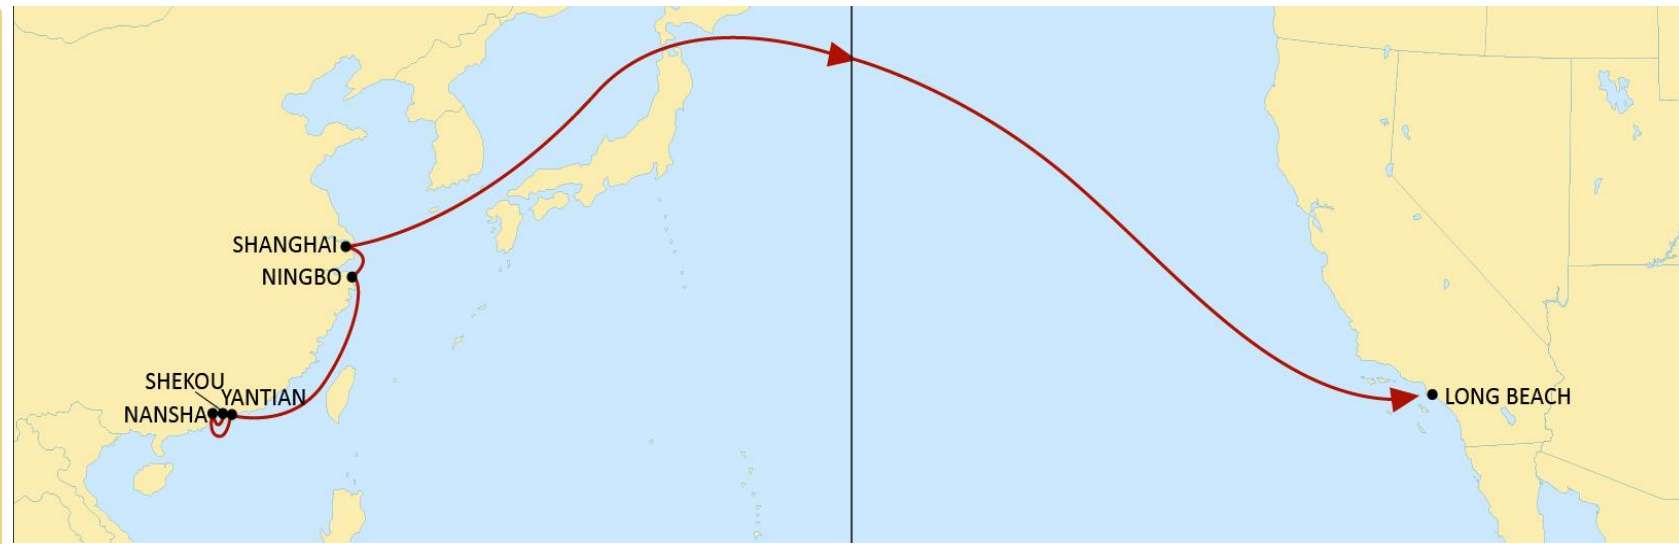

EASTBOUND

PEARL

TRANSPACIFIC WEST COAST USA

EASTBOUND

- Reliable Vietnam and South China product to the Pacific Southwest (Los Angeles P400) and US hinterland

	LOS ANGELES
VUNG TAU	22
HONG KONG	18
YANTIAN	17
XIAMEN	15

JAGUAR

TRANSPACIFIC WEST COAST USA

EASTBOUND

- Alternative South China to PSW (Long Beach Pier T)
- Competitive transit time from Ningbo and Shanghai

	LONG BEACH
SHEKOU	22
NANSHA	21
YANTIAN	20
NINGBO	16
SHANGHAI	14

ORIENT

TRANSPACIFIC WEST COAST USA

EASTBOUND

- Improved transit time from North and Central China to Long Beach and Oakland
- Direct South Korea coverage

	LONG BEACH	OAKLAND
QINGDAO	20	27
SHANGHAI	17	24
NINGBO	15	22
BUSAN	12	19

MAPLE

TRANSPACIFIC WEST COAST CANADA

EASTBOUND

- Dedicated Canadian service with both Vancouver and Prince Rupert call
- Fast connection from China, South Korea and Japan to PNW

	PRINCE RUPERT	VANCOUVER
XIAMEN	21	25
YANTIAN	19	23
NINGBO	16	21
SHANGHAI	14	19
BUSAN	12	16
YOKOHAMA	9	14