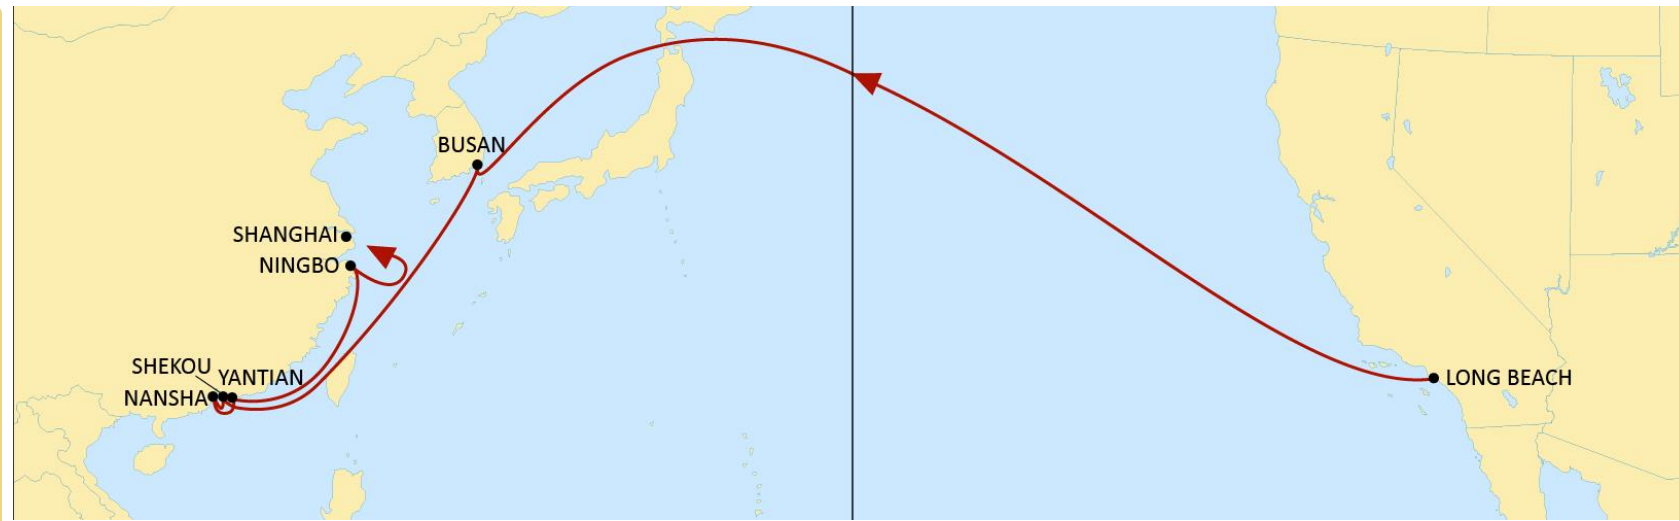

MAPLE

TRANSPACIFIC WEST COAST CANADA

EASTBOUND

- Dedicated Canadian service with both Vancouver and Prince Rupert call
- Fast connection from China, South Korea and Japan to PNW

	PRINCE RUPERT	VANCOUVER
XIAMEN	21	25
YANTIAN	19	23
NINGBO	16	21
SHANGHAI	14	19
BUSAN	12	16
YOKOHAMA	9	14

WESTBOUND

PEARL

TRANSPACIFIC WEST COAST USA

WESTBOUND

- Direct service to Yokohama
- Reliable connection to Shanghai and Xiamen
- Fast transit time to Vung Tau

	YOKOHAMA	SHANGHAI	XIAMEN	VUNG TAU	HONG KONG	YANTIAN
LOS ANGELES	19	23	26	36	42	47

JAGUAR

TRANSPACIFIC WEST COAST USA

WESTBOUND

- Reliable connection to Busan
- Direct service to Shekou, Nansha, Yantian and Ningbo

	BUSAN	SHEKOU	NANSHA	YANTIAN	NINGBO	SHANGHAI
LONG BEACH	23	36	36	37	41	43

ORIENT

TRANSPACIFIC WEST COAST USA

WESTBOUND

- Direct call to Tokyo
- Reliable connections to North and Central China

	TOKYO	QINGDAO	SHANGHAI	NINGBO	BUSAN
LONG BEACH	26	38	41	42	45
OAKLAND	16	28	31	32	35

MAPLE