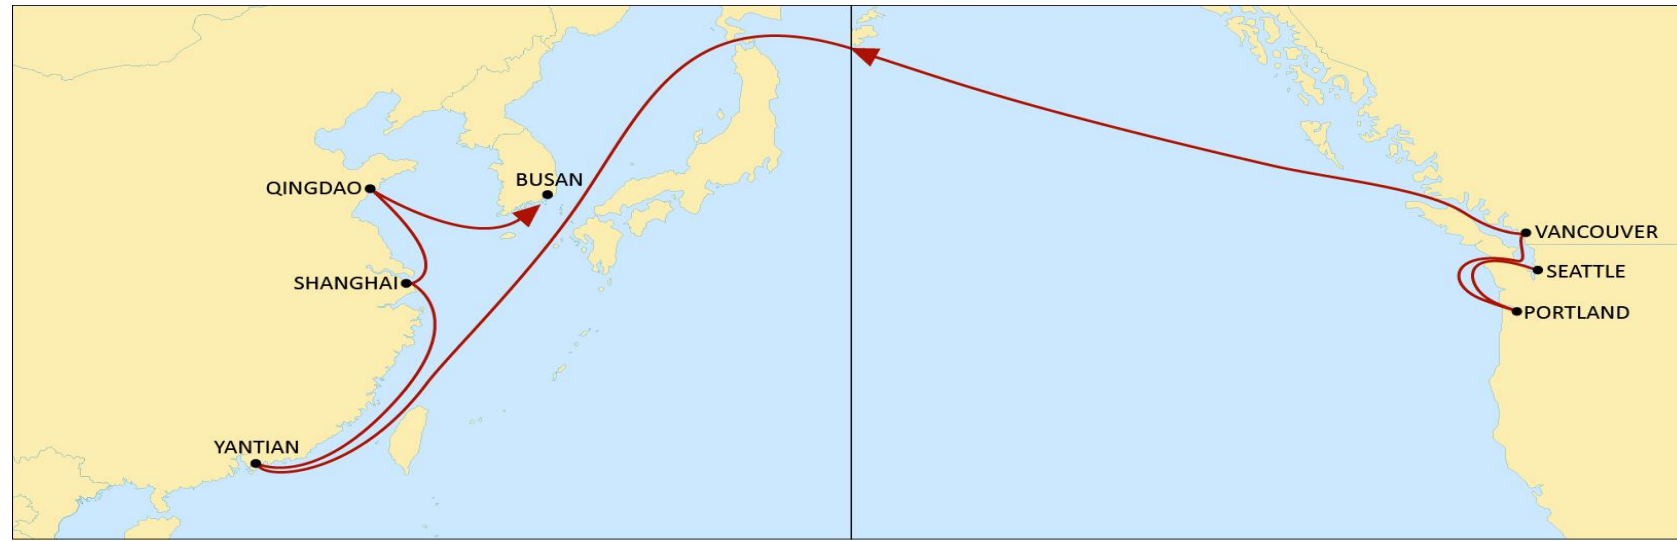

ORIENT

TRANSPACIFIC WEST COAST USA

WESTBOUND

- Direct call to Tokyo
- Reliable connections to North and Central China

	TOKYO	QINGDAO	SHANGHAI	NINGBO	BUSAN
LONG BEACH	26	38	41	42	45
OAKLAND	16	28	31	32	35

MAPLE

TRANSPACIFIC WEST COAST CANADA

WESTBOUND

- Dedicated service from Canada to Yokohama
- Reliable connections to Xiamen, Yantian, Ningbo & Shanghai

	YOKOHAMA	BUSAN	XIAMEN	YANTIAN	NINGBO	SHANGHAI
PRINCE RUPERT	20	22	25	27	30	32
VANCOUVER	13	16	19	21	24	26

CHINOOK

TRANSPACIFIC WC USA & CANADA

WESTBOUND

- Weekly Seattle & Portland call to China
- Reliable connection in Busan

	YANTIAN	SHANGHAI	QINGDAO	BUSAN
SEATTLE	22	25	27	29
PORTLAND	21	23	25	27
VANCOUVER	18	21	23	25

SENTOSA

TRANSPACIFIC WEST COAST USA

WESTBOUND

- Direct connection to Southeast Asia (Vietnam, Malaysia, Singapore, Thailand)

	VUNG TAU	PORT KLANG	SINGAPORE	TANJUNG PELEPAS	LAEM CHABANG
LONG BEACH	27	30	32	34	37
OAKLAND	24	28	30	31	34